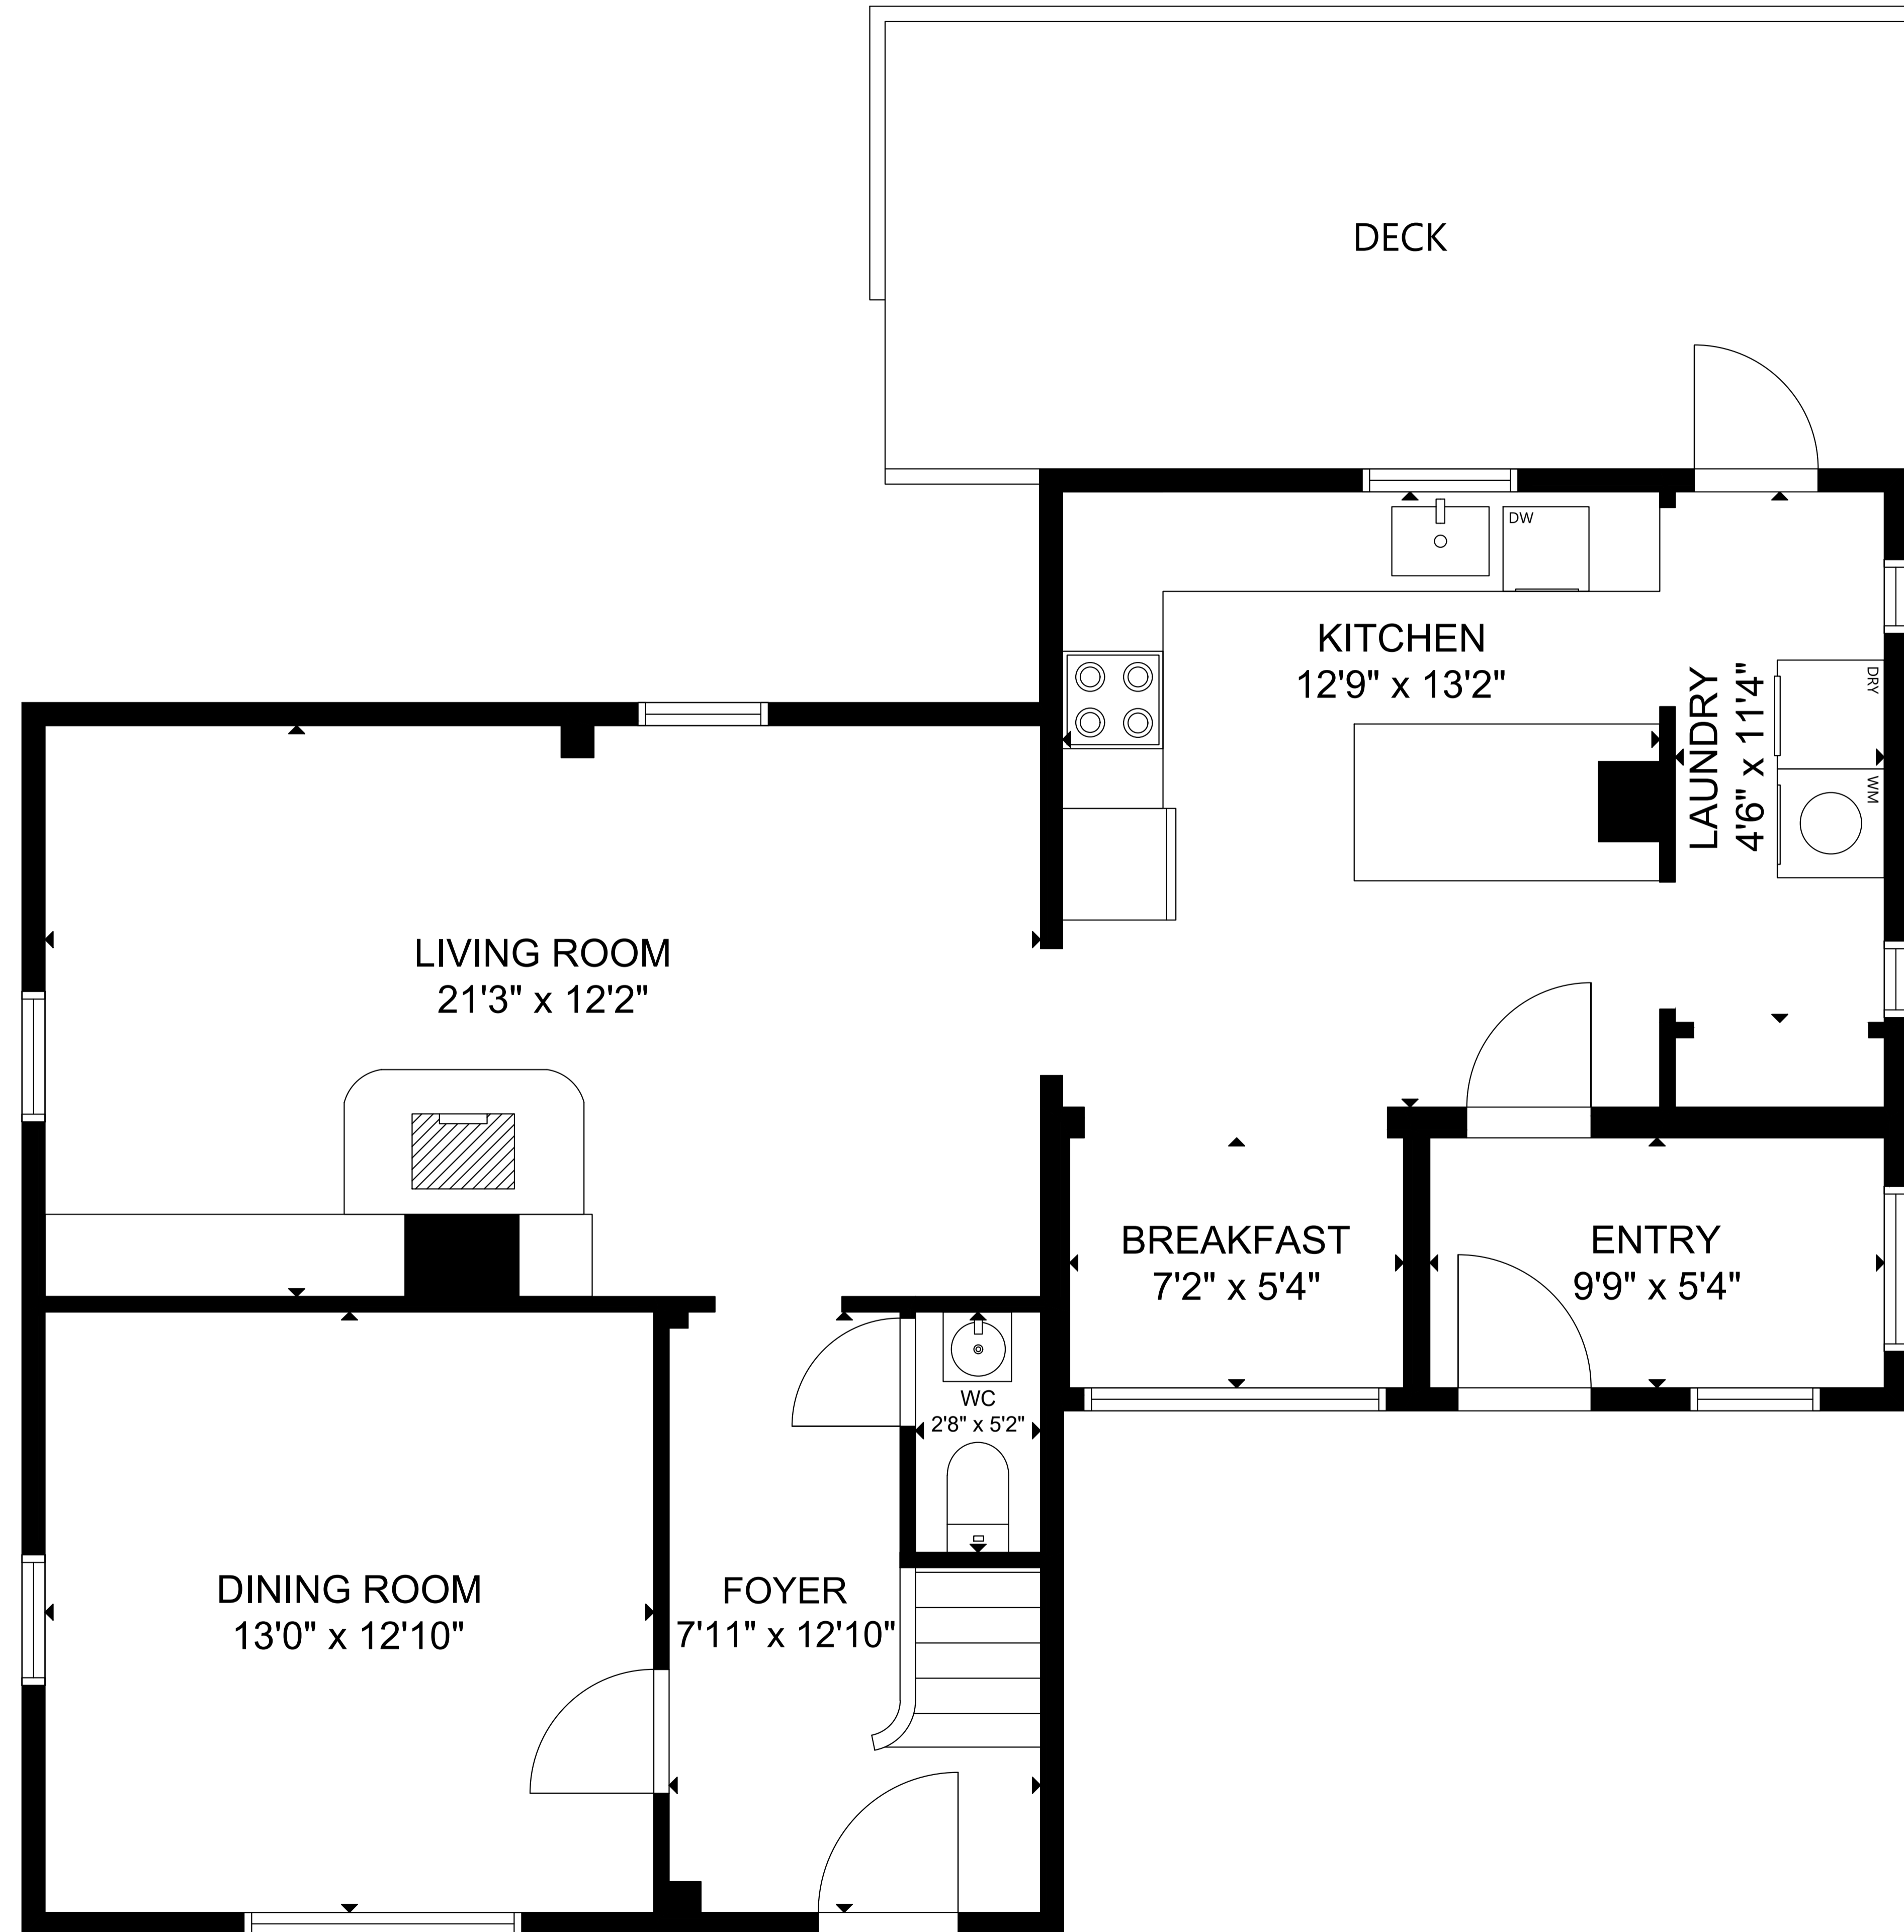

1341 Route 331

FLOOR 1

GROSS INTERNAL AREA
TOTAL: 1,659 sq ft
FLOOR 1: 881 sq ft, FLOOR 2: 778 sq ft
SIZE AND DIMENSIONS ARE APPROXIMATE, ACTUAL MAY VARY.

1341 Route 331