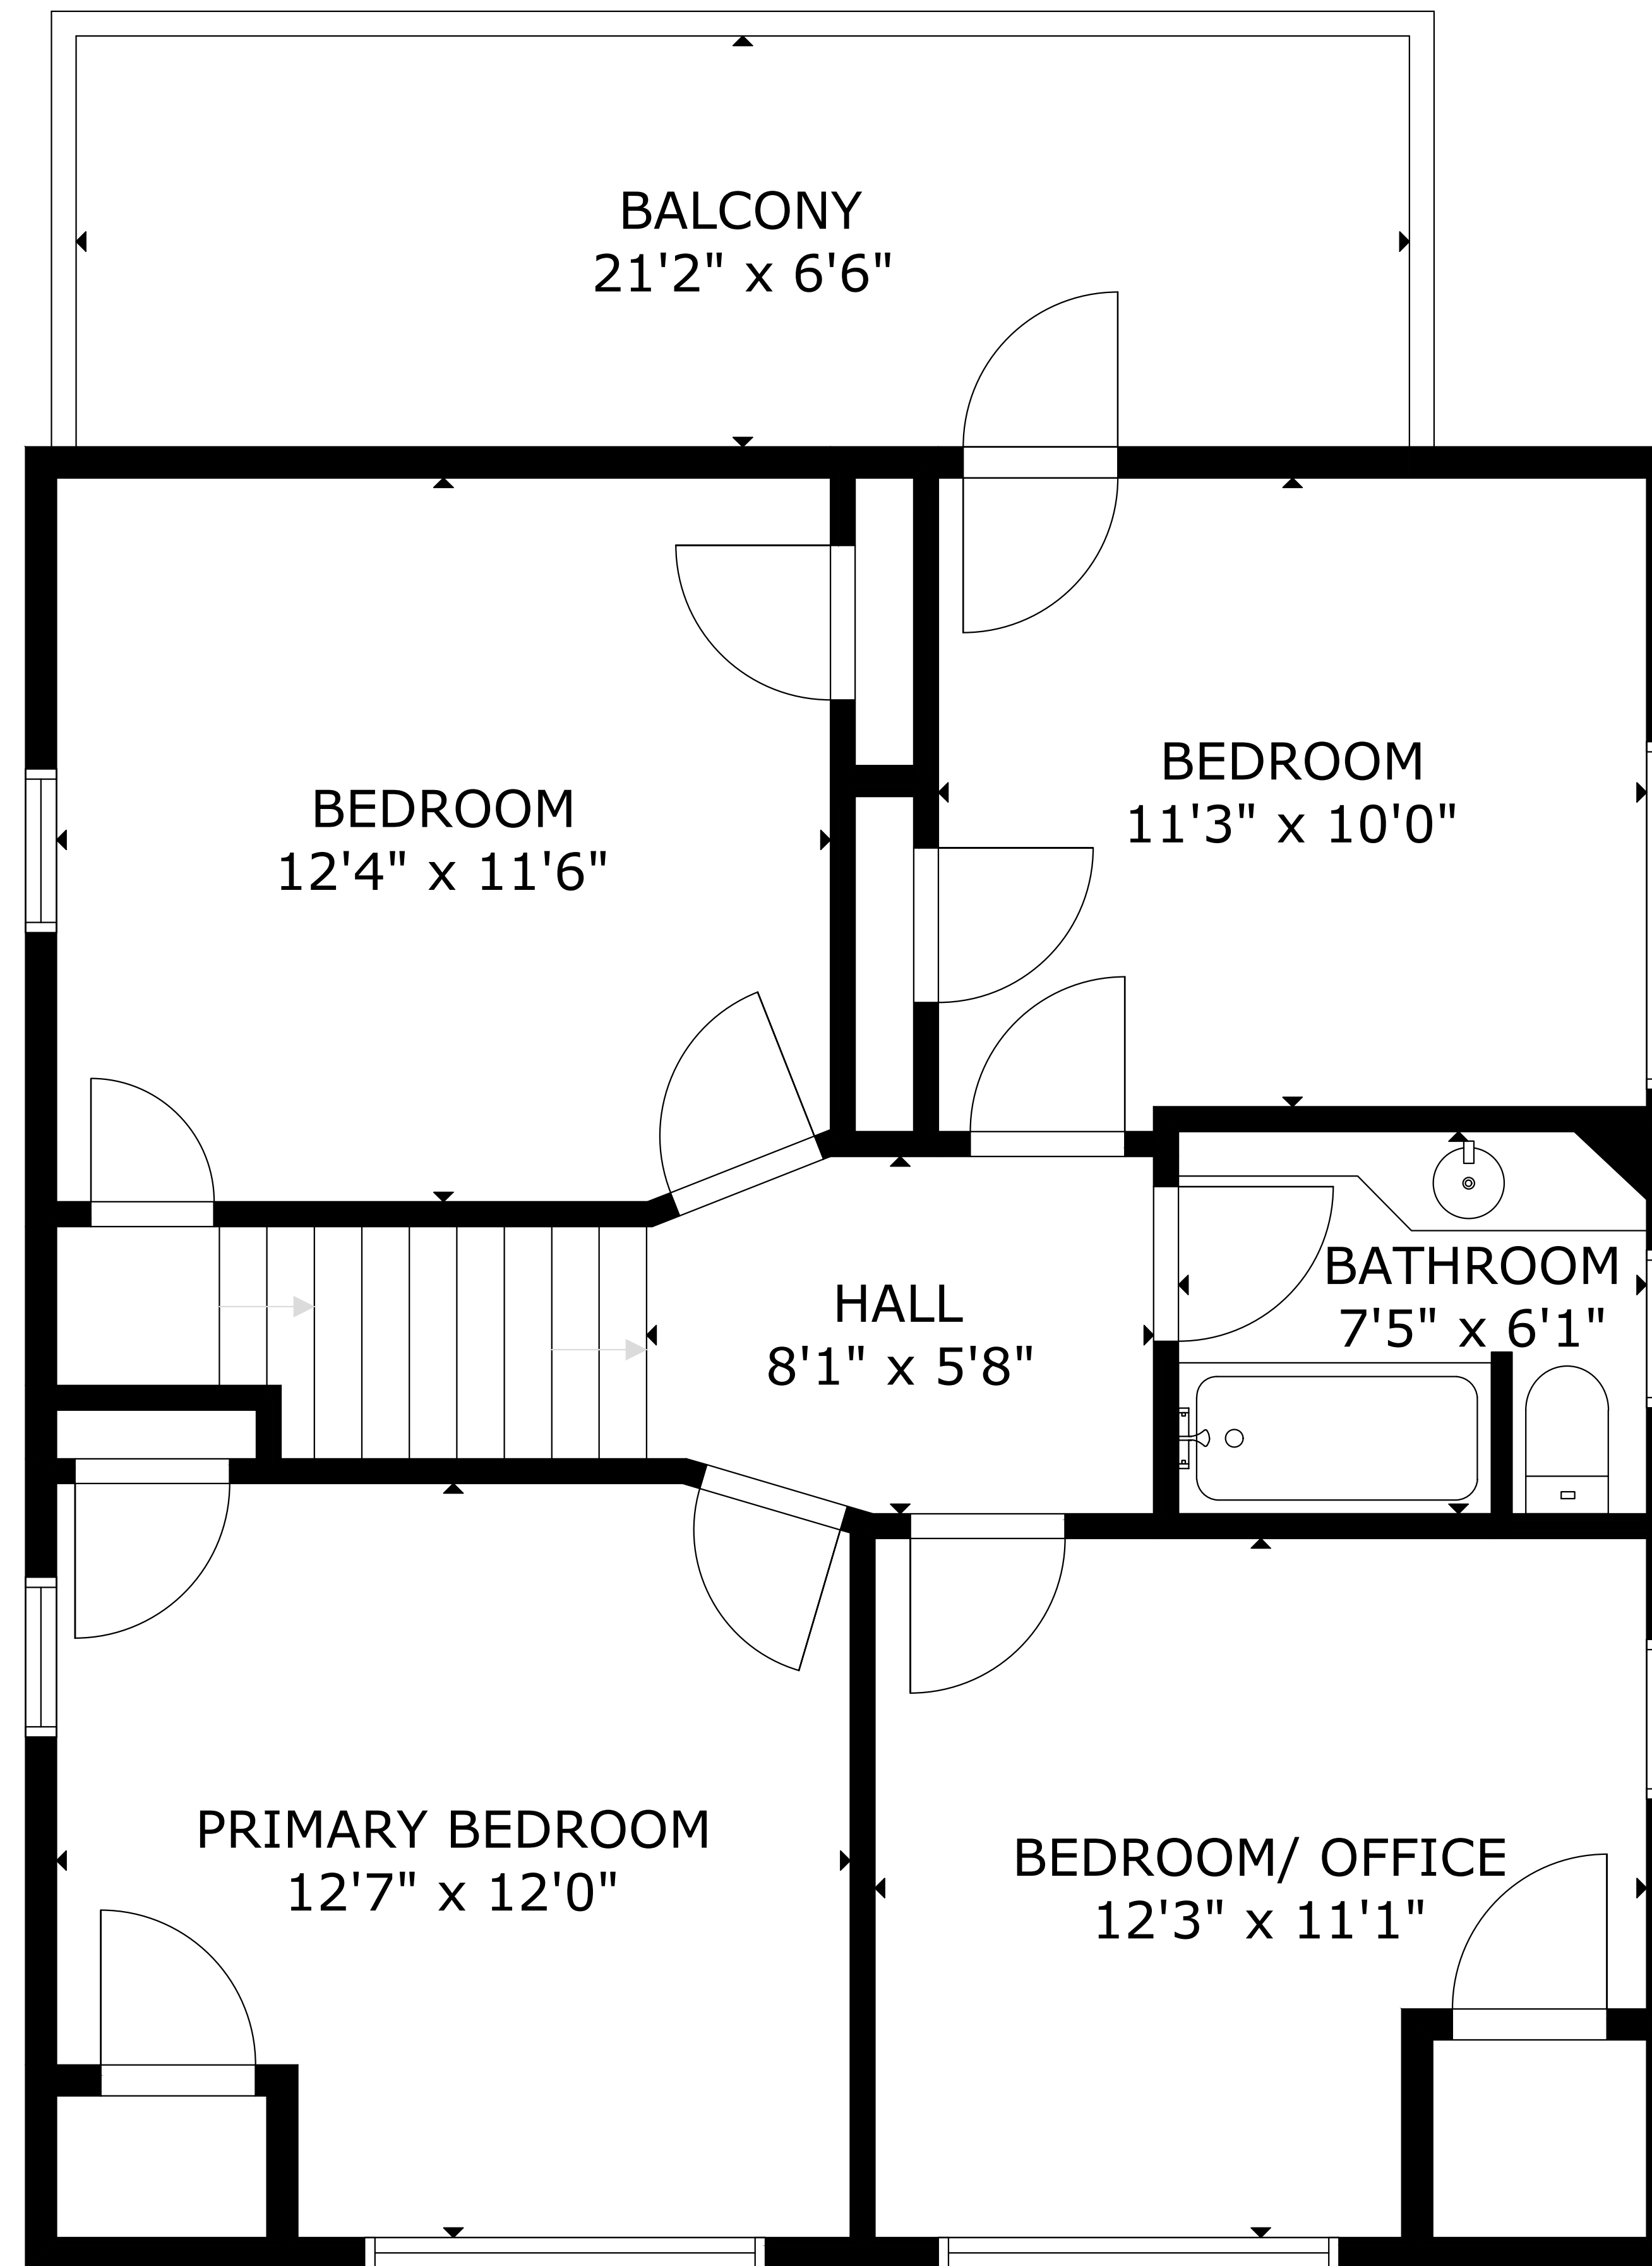

389 Lincoln St, Lunenburg NS B0J 2C0, CA

GROSS INTERNAL AREA

TOTAL: 2,821 sq ft

FLOOR 1: 758 sq ft, FLOOR 2: 934 sq ft

FLOOR 3: 707 sq ft, FLOOR 4: 422 sq ft

EXCLUDED AREA: BALCONY: 138 sq ft

SIZE AND DIMENSIONS ARE APPROXIMATE, ACTUAL MAY VARY