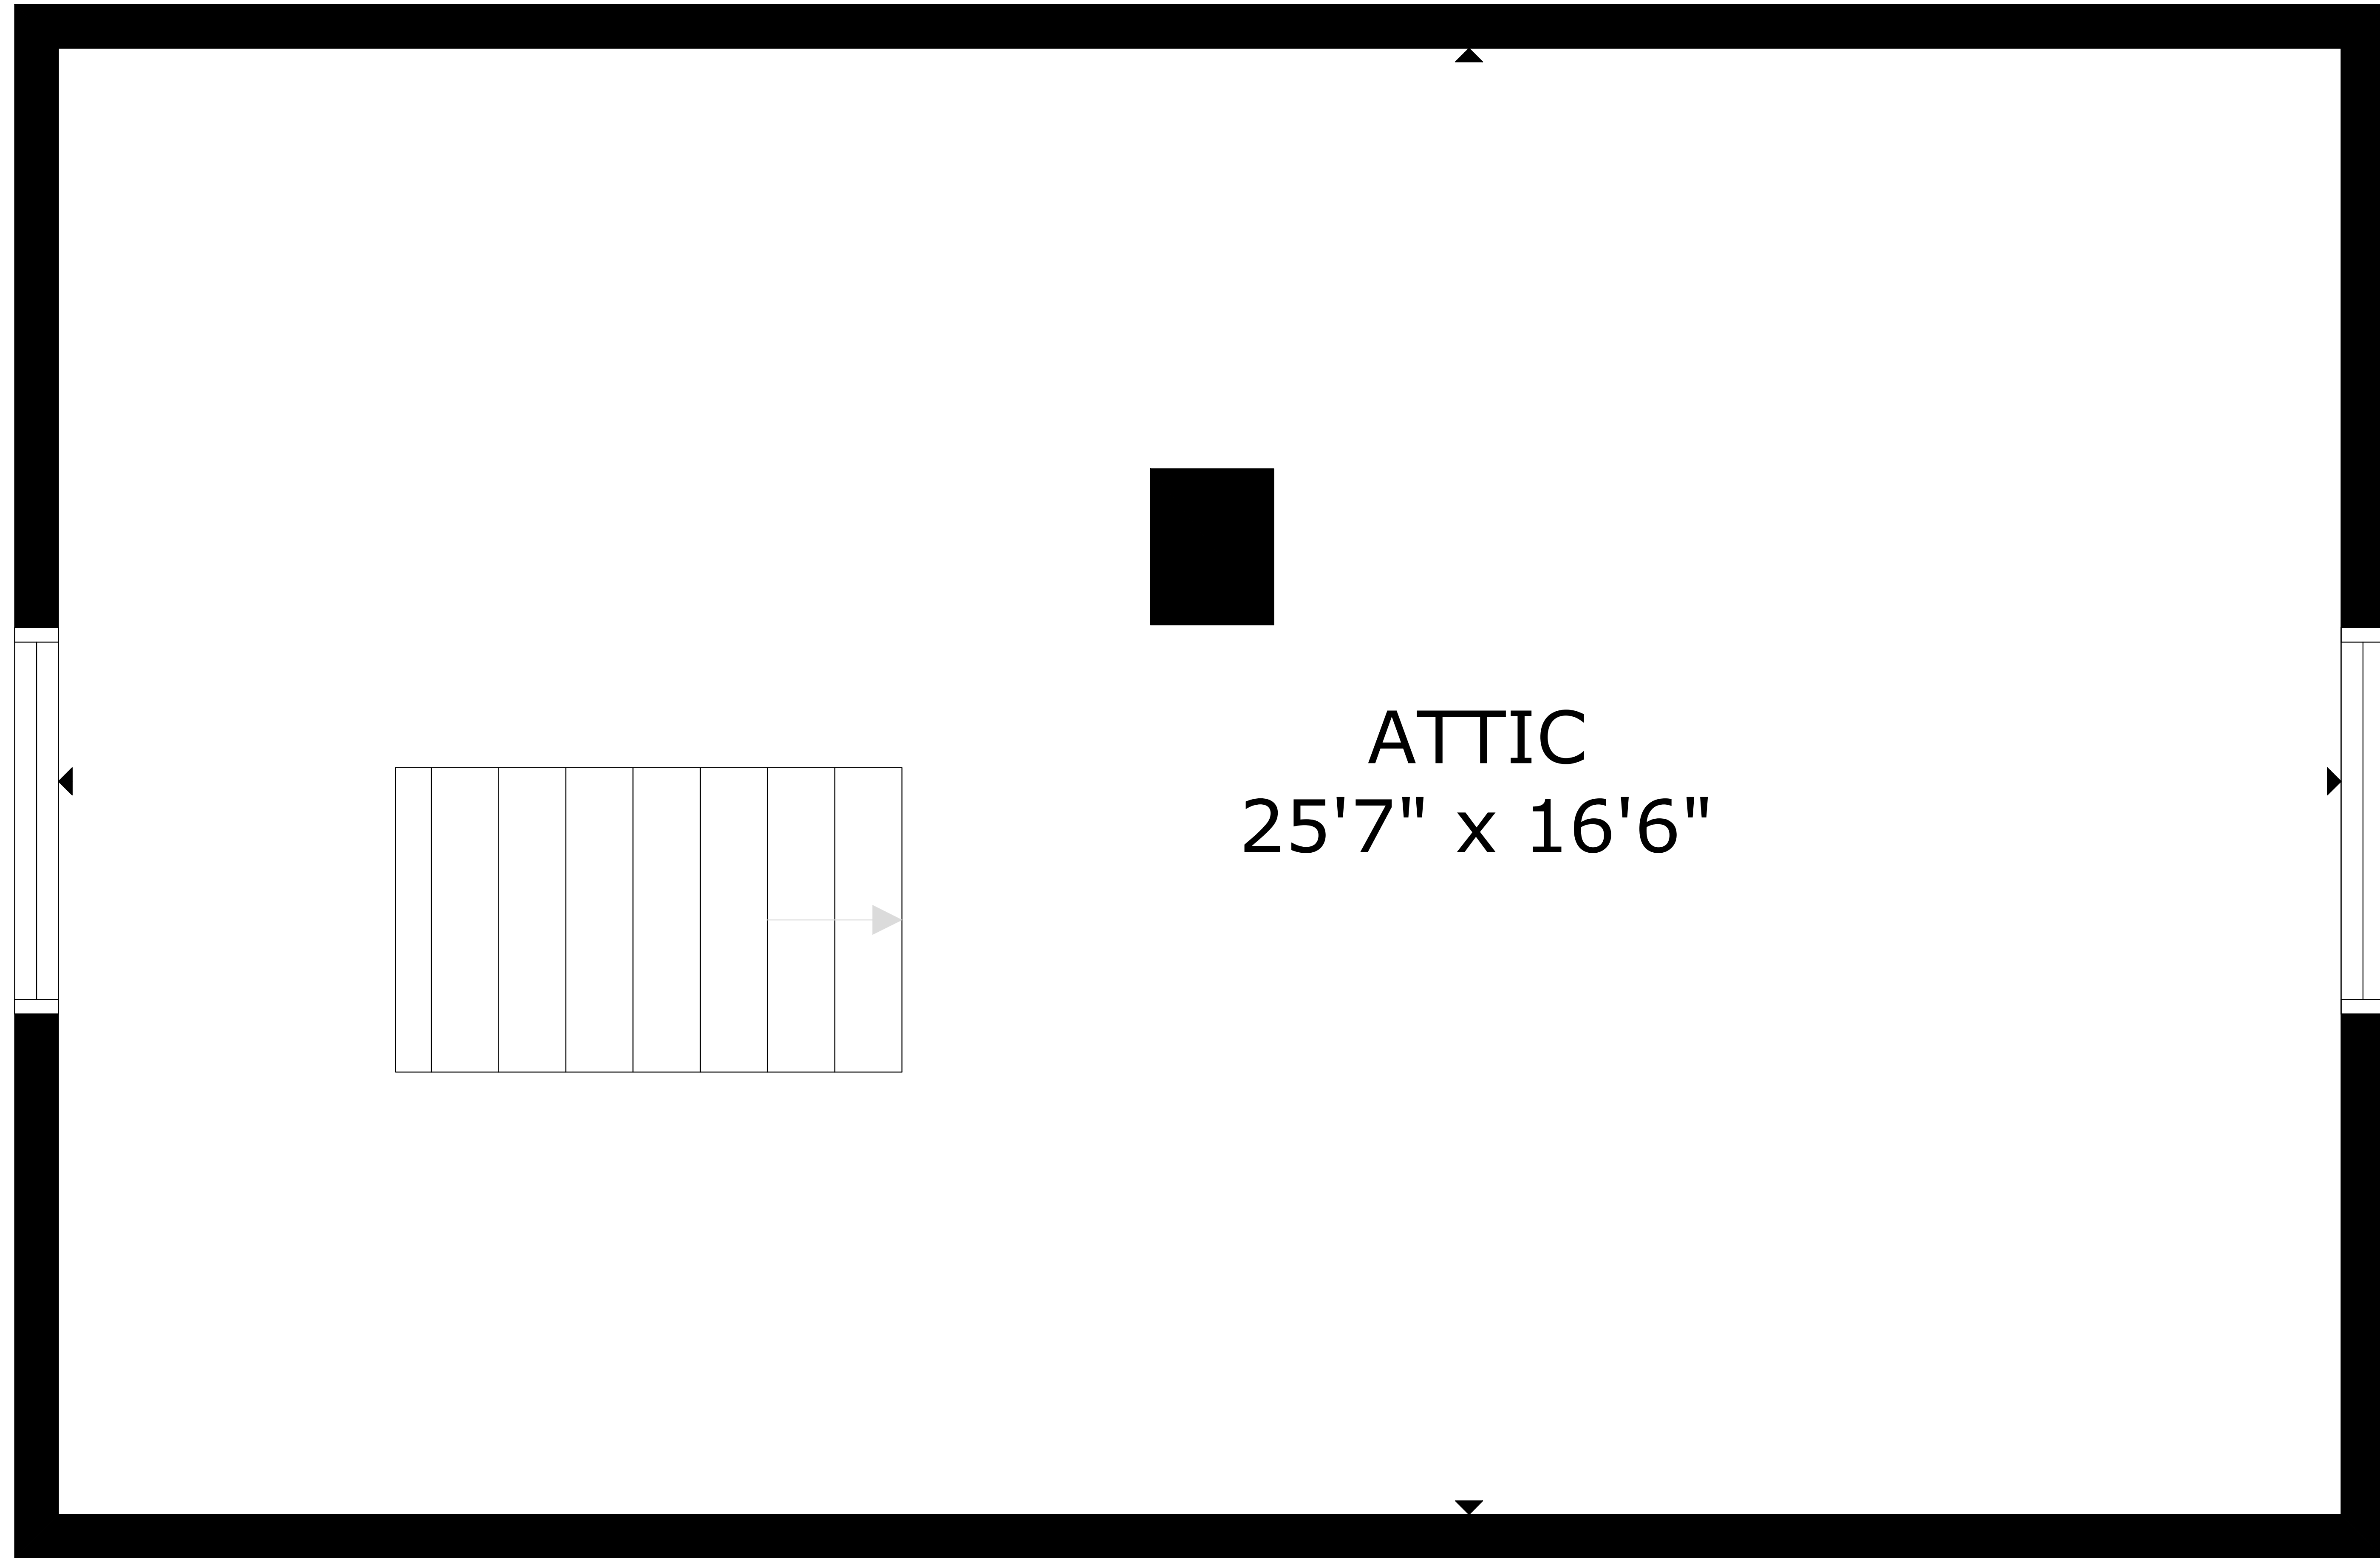

389 Lincoln St, Lunenburg NS B0J 2C0, CA

GROSS INTERNAL AREA

TOTAL: 2,821 sq ft

FLOOR 1: 758 sq ft, FLOOR 2: 934 sq ft

FLOOR 3: 707 sq ft, FLOOR 4: 422 sq ft

EXCLUDED AREA: BALCONY: 138 sq ft

SIZE AND DIMENSIONS ARE APPROXIMATE, ACTUAL MAY VARY