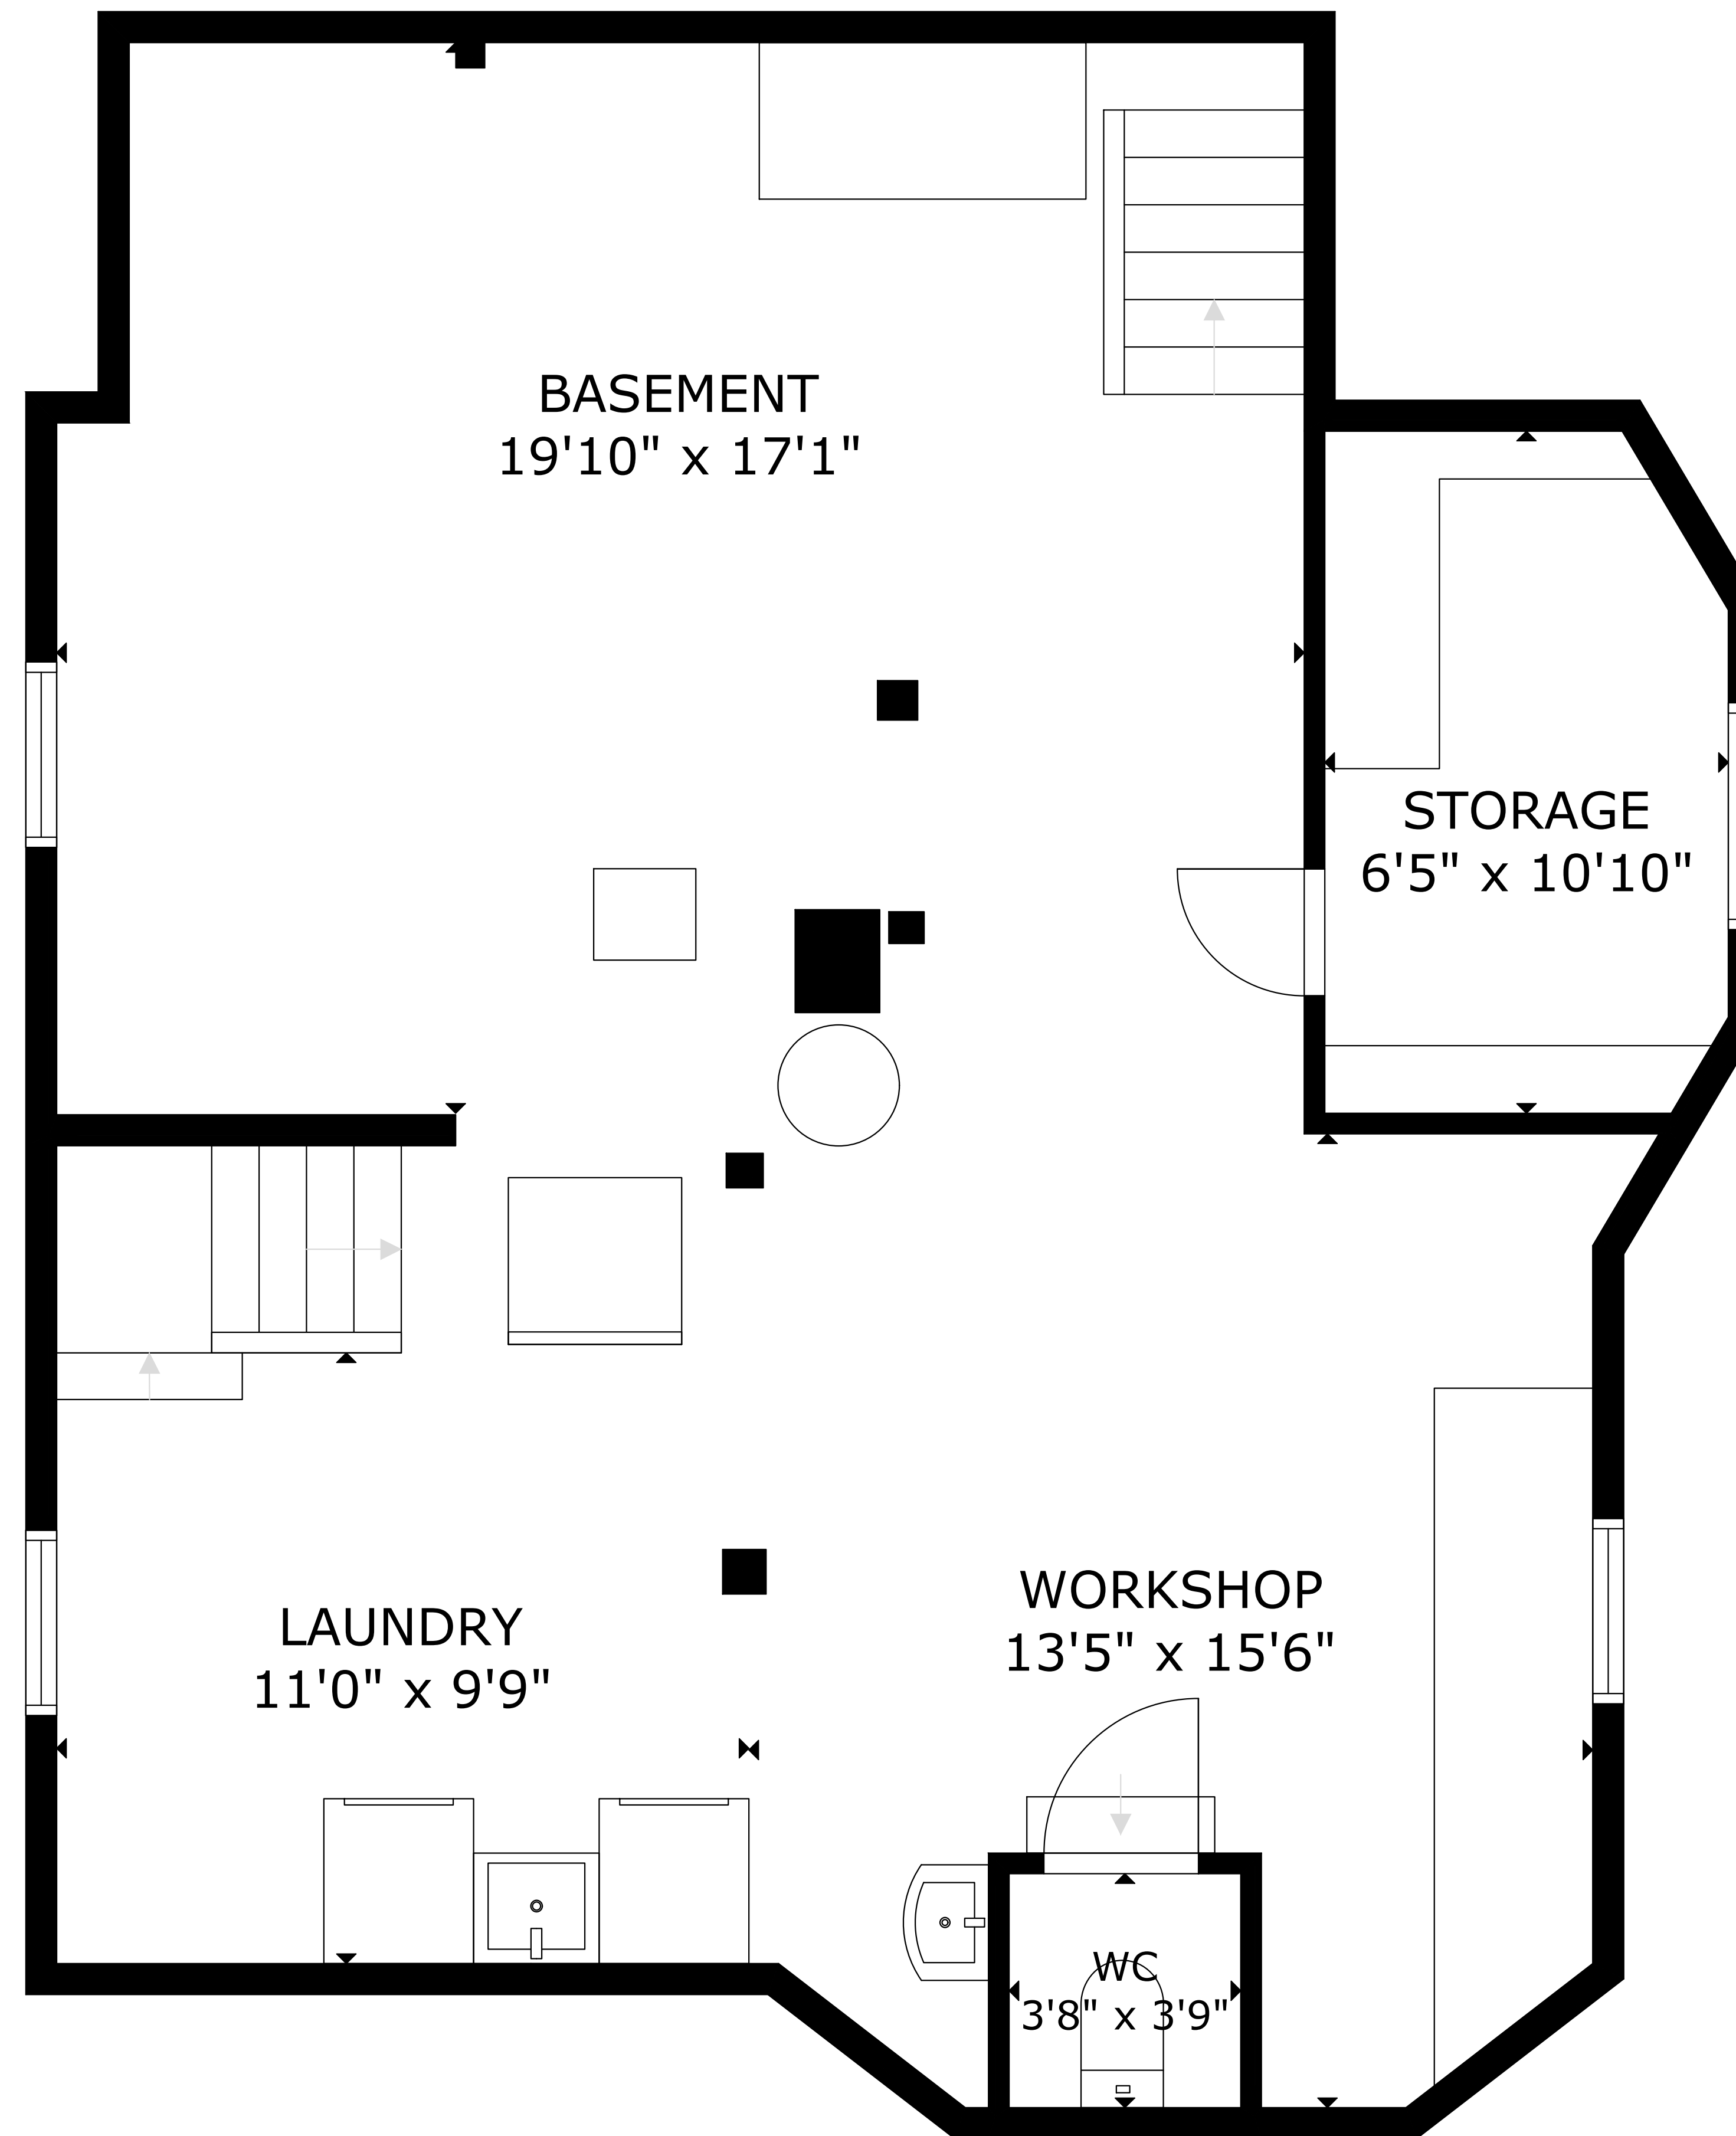

389 Lincoln St, Lunenburg NS B0J 2C0, CA

GROSS INTERNAL AREA

TOTAL: 2,821 sq ft

FLOOR 1: 758 sq ft, FLOOR 2: 934 sq ft

FLOOR 3: 707 sq ft, FLOOR 4: 422 sq ft

EXCLUDED AREA: BALCONY: 138 sq ft

SIZE AND DIMENSIONS ARE APPROXIMATE, ACTUAL MAY VARY