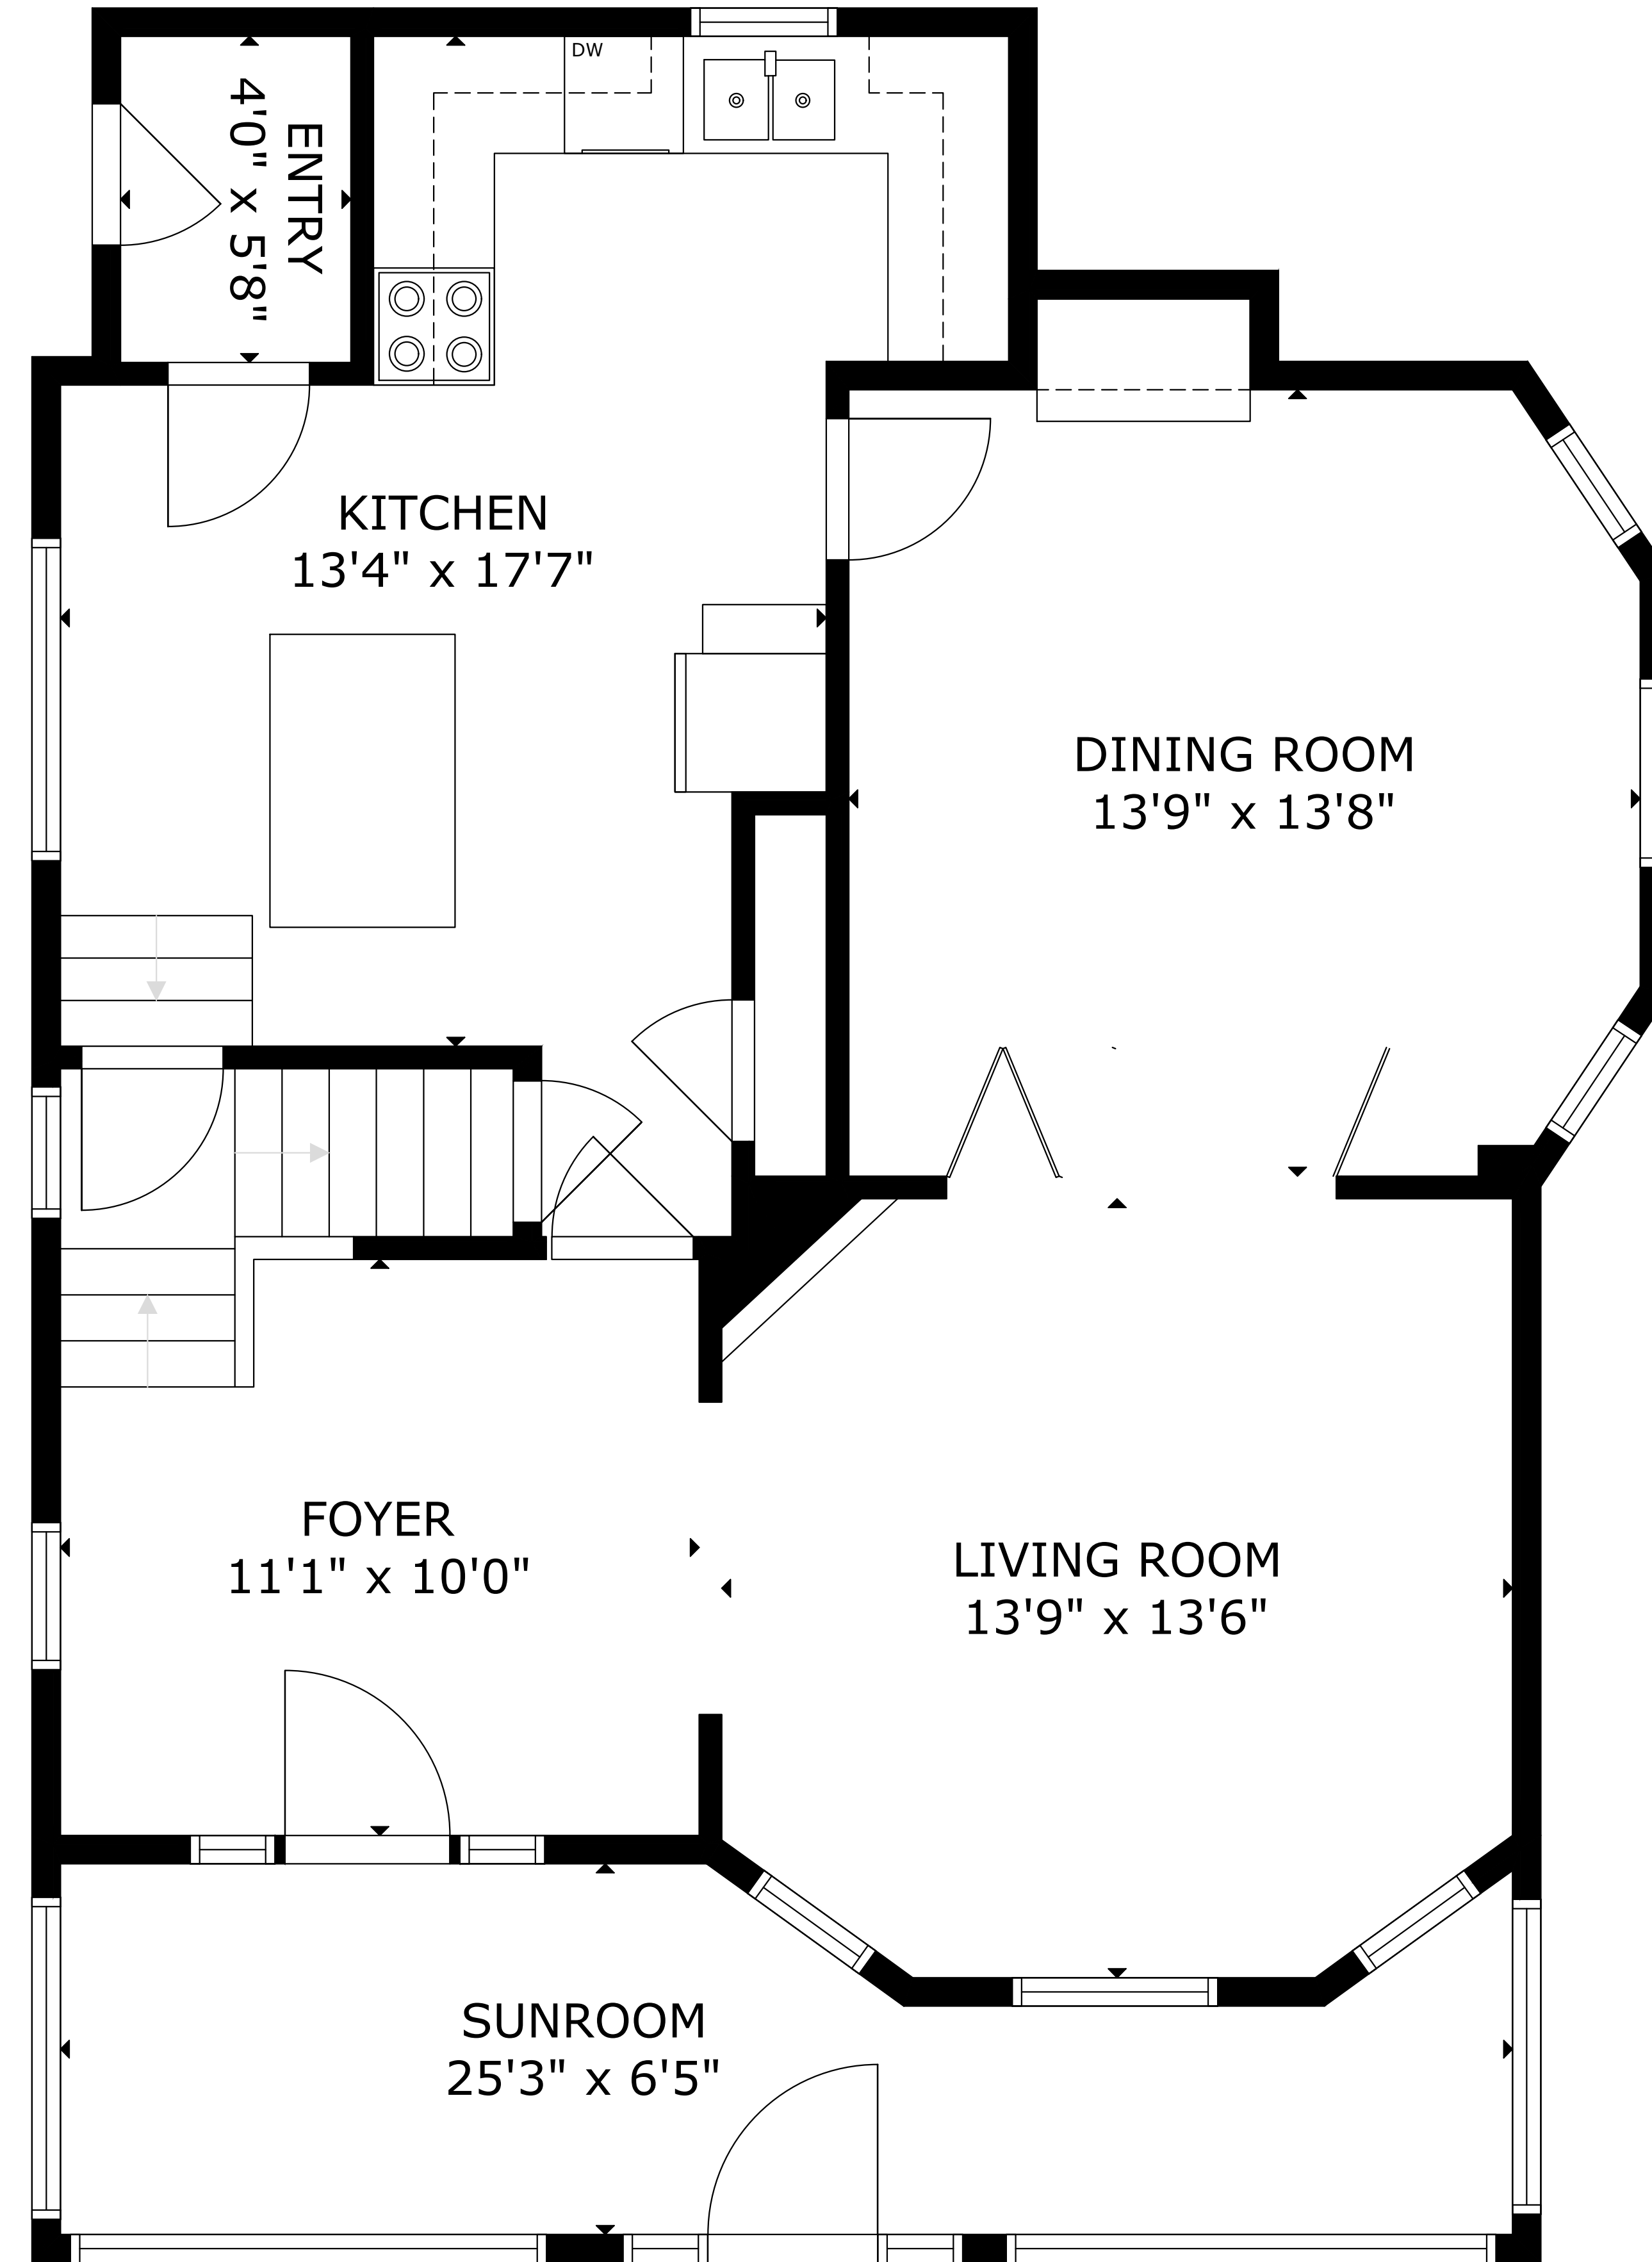

389 Lincoln St, Lunenburg NS B0J 2C0, CA

GROSS INTERNAL AREA

TOTAL: 2,821 sq ft

FLOOR 1: 758 sq ft, FLOOR 2: 934 sq ft

FLOOR 3: 707 sq ft, FLOOR 4: 422 sq ft

EXCLUDED AREA: BALCONY: 138 sq ft

SIZE AND DIMENSIONS ARE APPROXIMATE, ACTUAL MAY VARY