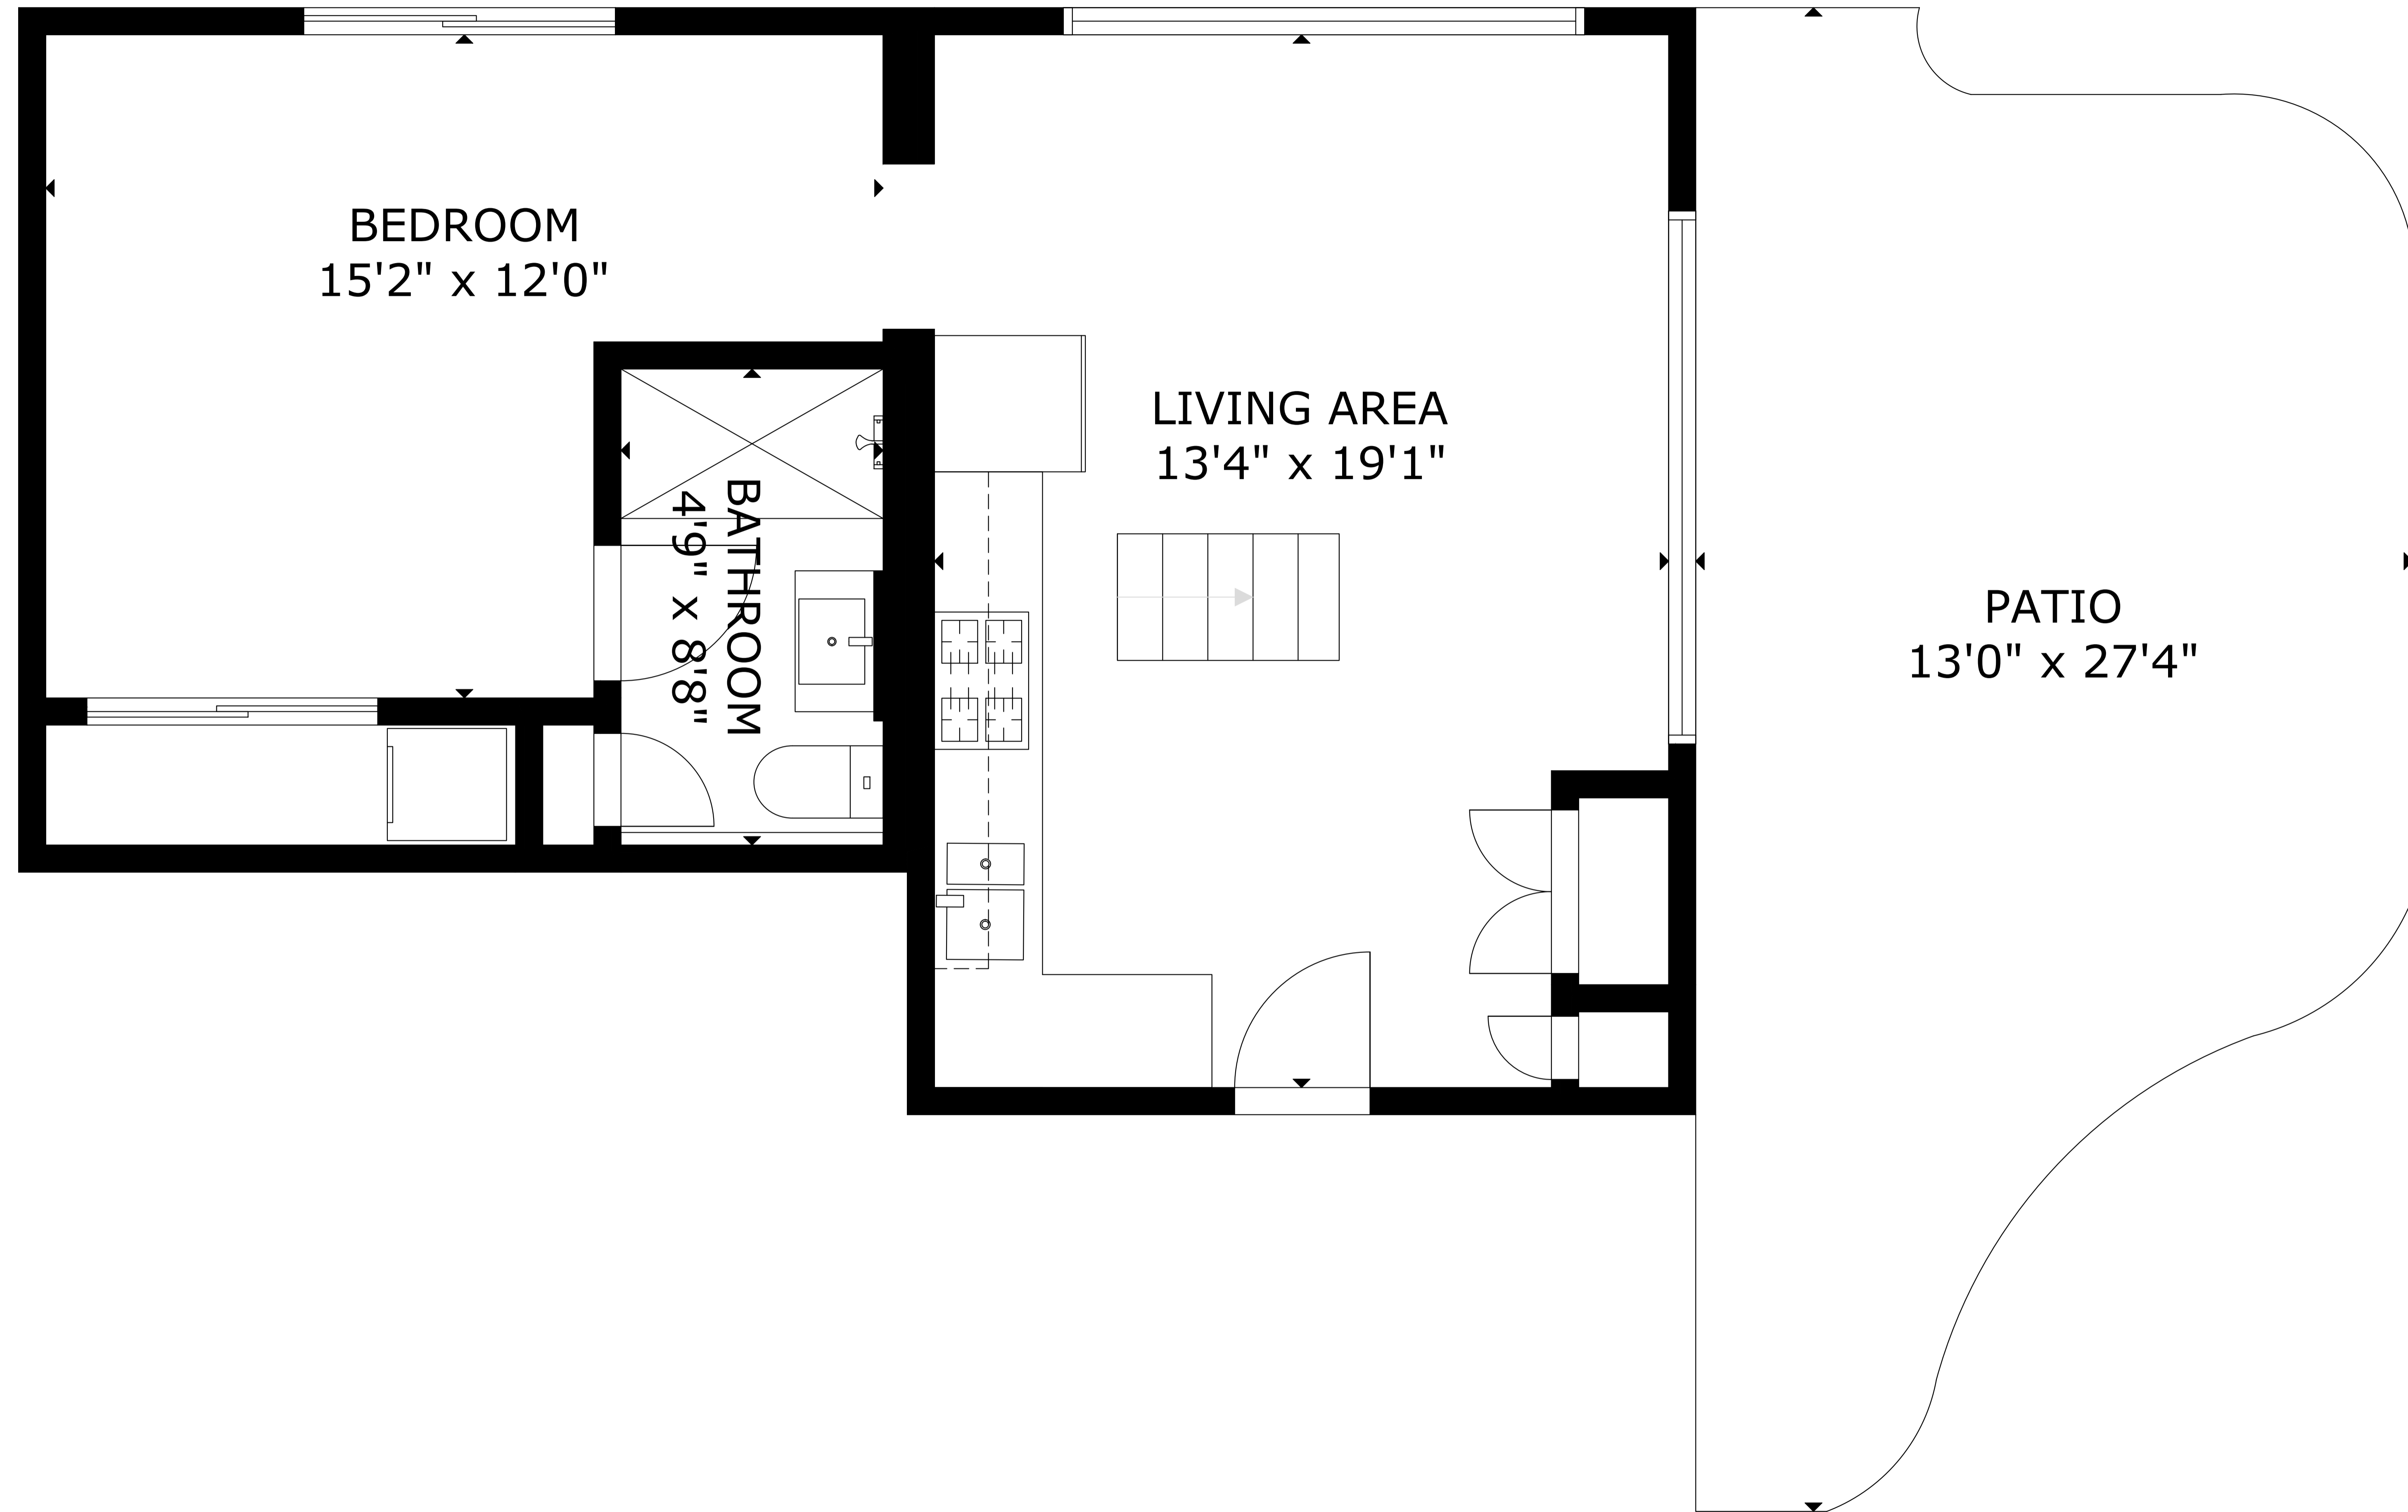

# 84 Corkums Island Rd, Lunenburg NS B0J 2C0, CA

GROSS INTERNAL AREA  
TOTAL: 648 sq.ft  
FLOOR 1: 492 sq.ft, FLOOR 2: 156 sq.ft  
EXCLUDED AREAS: PATIO: 273 sq.ft

SIZE AND DIMENSIONS ARE APPROXIMATE, ACTUAL MAY VARY

# 84 Corkums Island Rd, Lunenburg NS B0J 2C0, CA

OPEN TO BELOW

GROSS INTERNAL AREA  
TOTAL: 648 sq.ft  
FLOOR 1: 492 sq.ft, FLOOR 2: 156 sq.ft  
EXCLUDED AREAS: PATIO: 273 sq.ft

SIZE AND DIMENSIONS ARE APPROXIMATE, ACTUAL MAY VARY