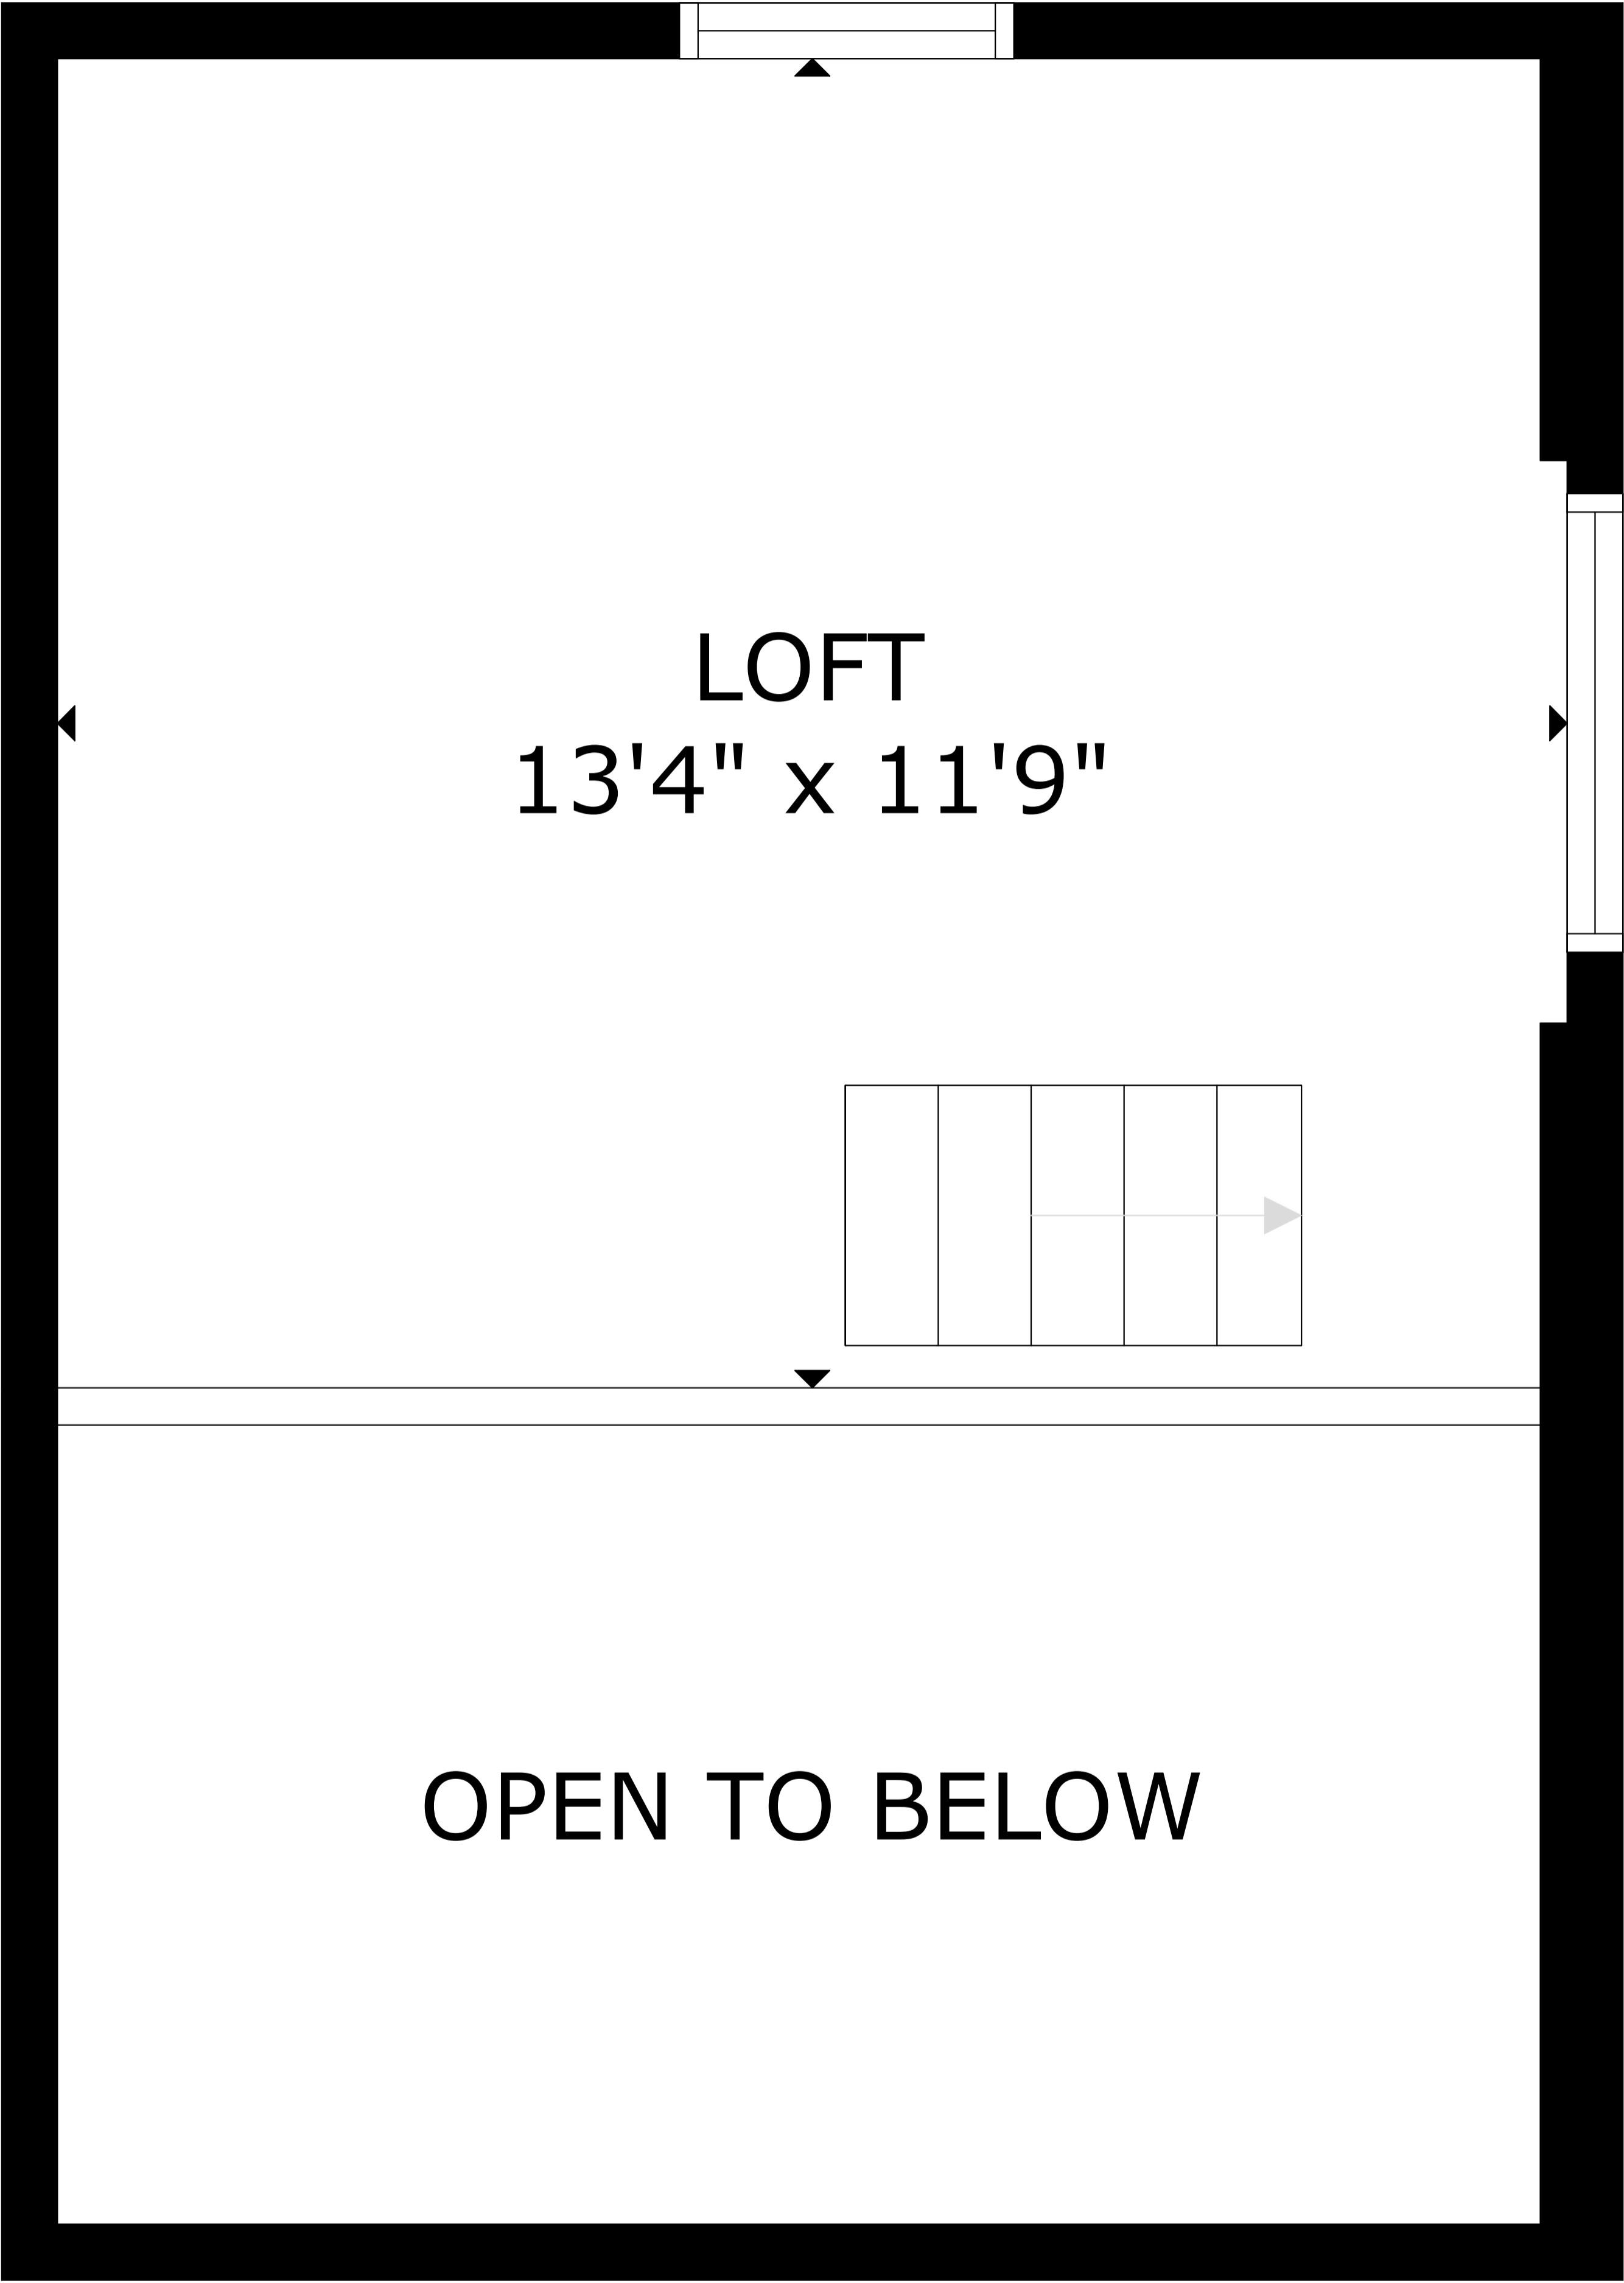

# 84 Corkums Island Rd, Lunenburg NS B0J 2C0, CA

GROSS INTERNAL AREA  
TOTAL: 648 sq.ft  
FLOOR 1: 492 sq.ft, FLOOR 2: 156 sq.ft  
EXCLUDED AREAS: PATIO: 273 sq.ft

SIZE AND DIMENSIONS ARE APPROXIMATE, ACTUAL MAY VARY

# 84 Corkums Island Rd, Lunenburg NS B0J 2C0, CA

OPEN TO BELOW

GROSS INTERNAL AREA  
TOTAL: 648 sq.ft  
FLOOR 1: 492 sq.ft, FLOOR 2: 156 sq.ft  
EXCLUDED AREAS: PATIO: 273 sq.ft

SIZE AND DIMENSIONS ARE APPROXIMATE, ACTUAL MAY VARY