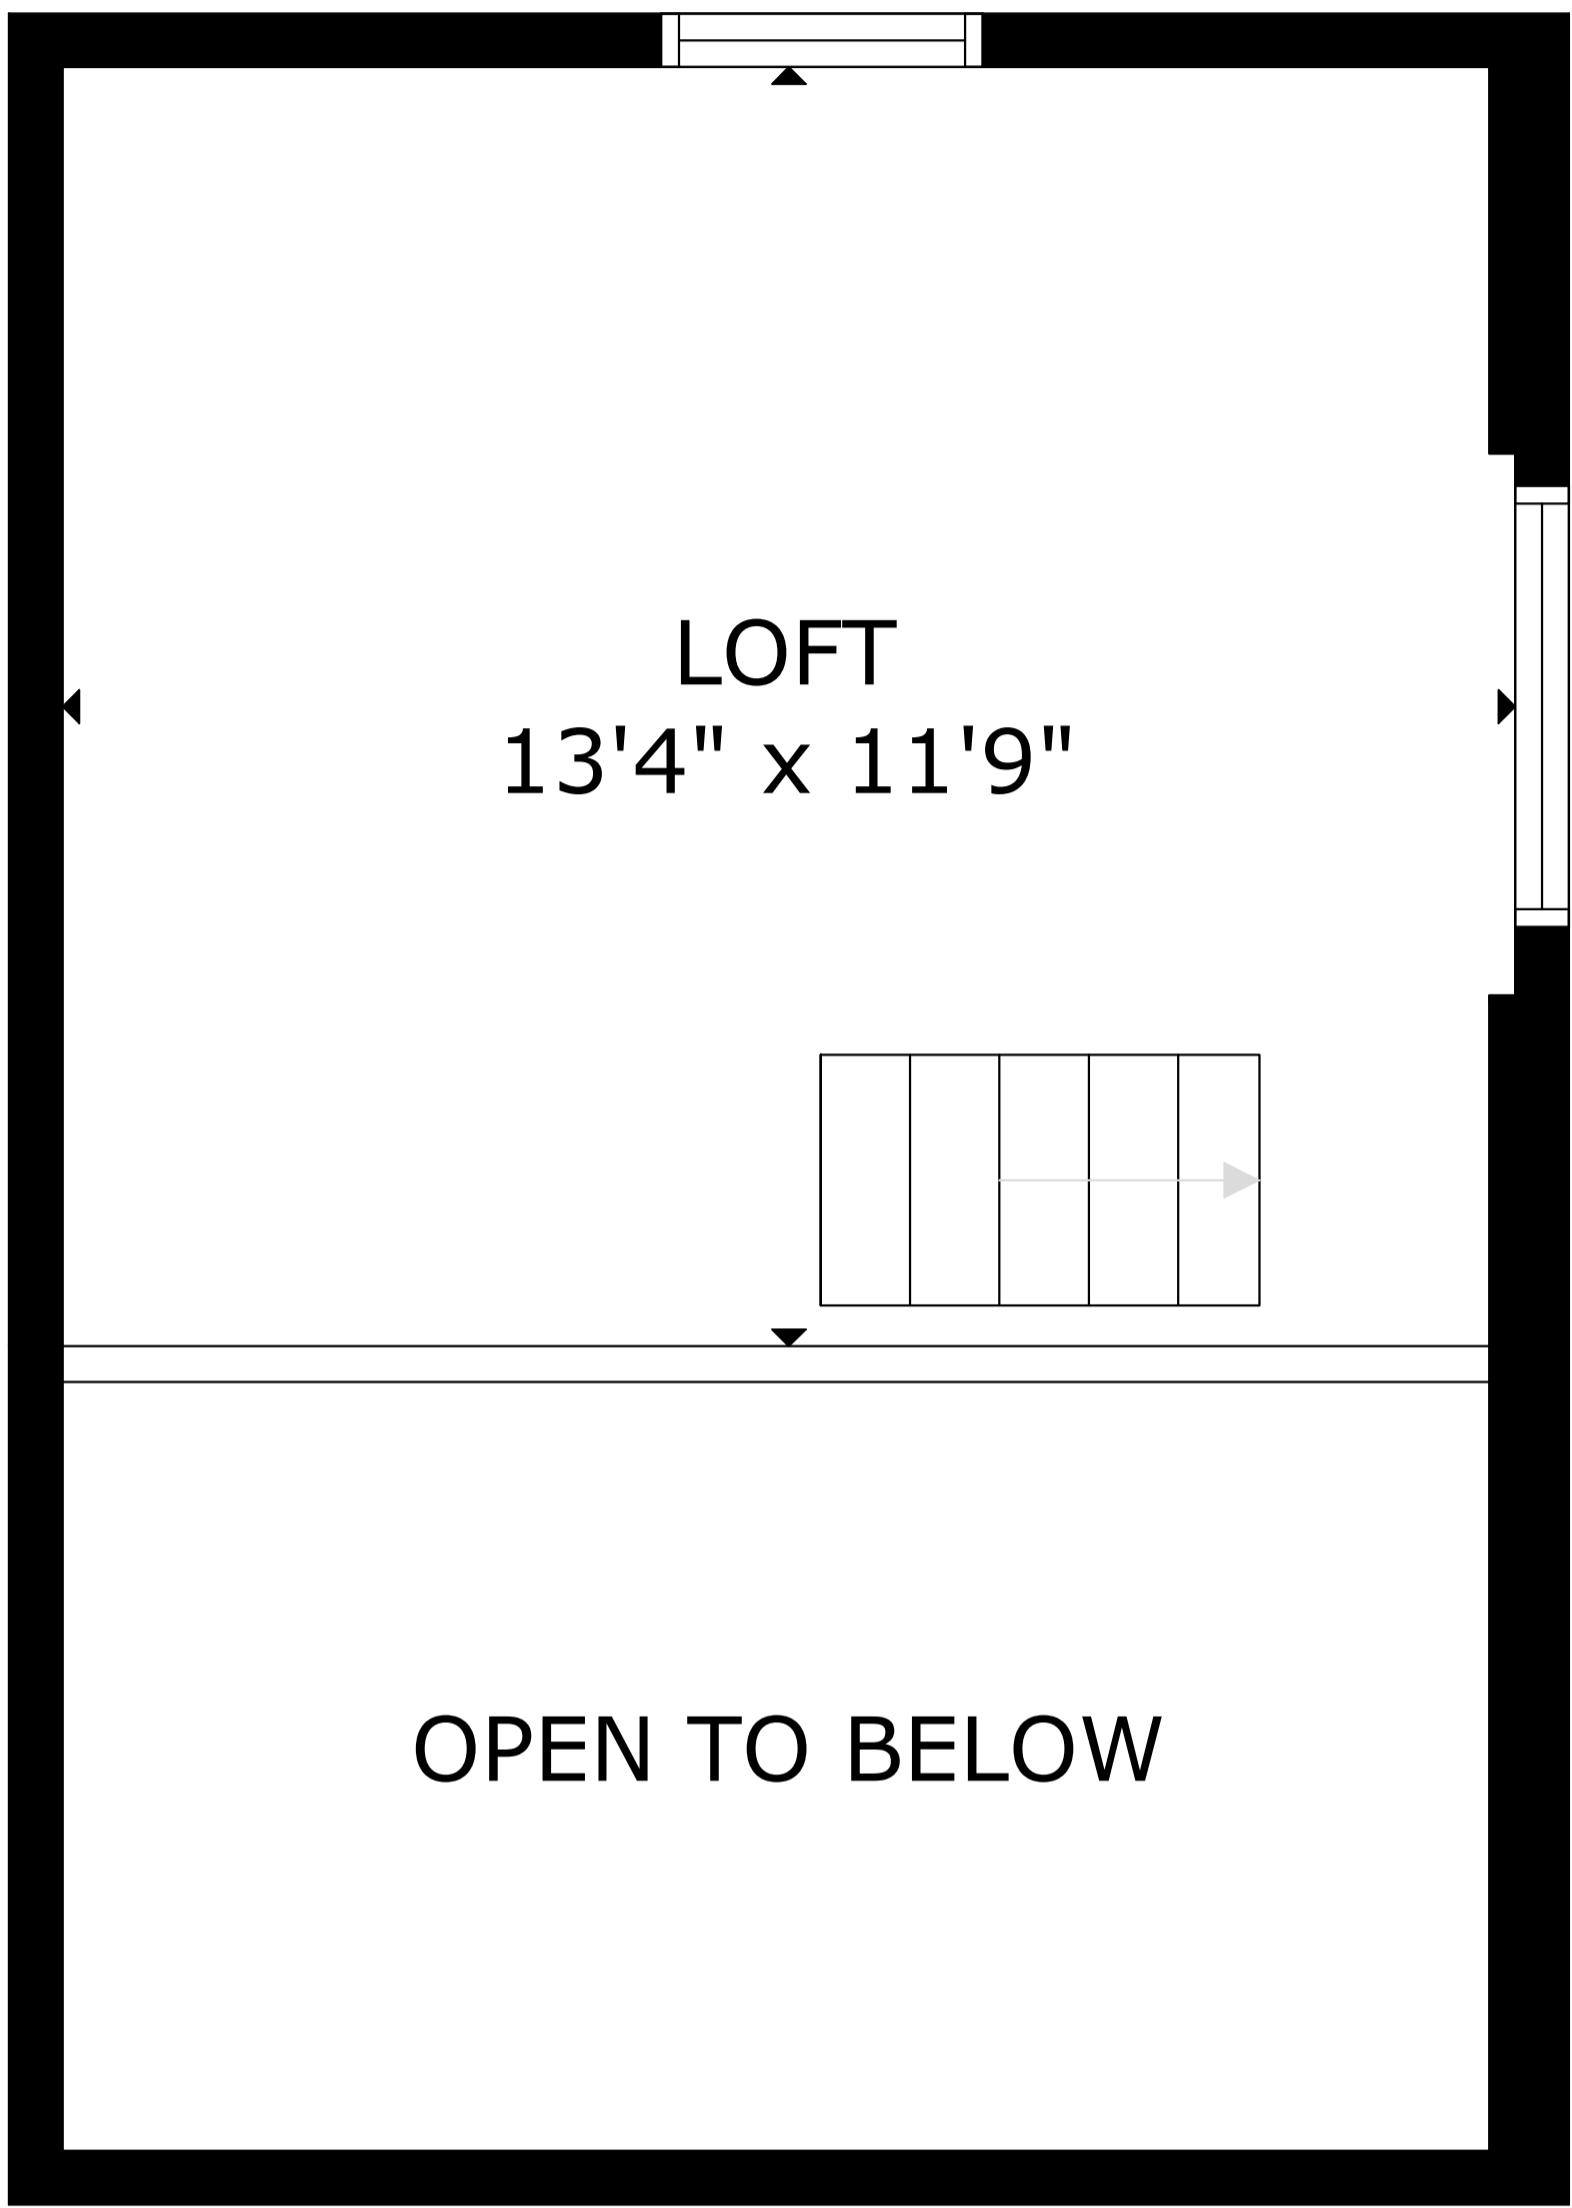

# 84 Corkums Island Rd, Lunenburg NS B0J 2C0, CA

GROSS INTERNAL AREA  
TOTAL: 648 sq.ft  
FLOOR 1: 492 sq.ft, FLOOR 2: 156 sq.ft  
EXCLUDED AREAS: PATIO: 273 sq.ft

SIZE AND DIMENSIONS ARE APPROXIMATE, ACTUAL MAY VARY

# 84 Corkums Island Rd, Lunenburg NS B0J 2C0, CA

OPEN TO BELOW

GROSS INTERNAL AREA  
TOTAL: 648 sq.ft  
FLOOR 1: 492 sq.ft, FLOOR 2: 156 sq.ft  
EXCLUDED AREAS: PATIO: 273 sq.ft

SIZE AND DIMENSIONS ARE APPROXIMATE, ACTUAL MAY VARY