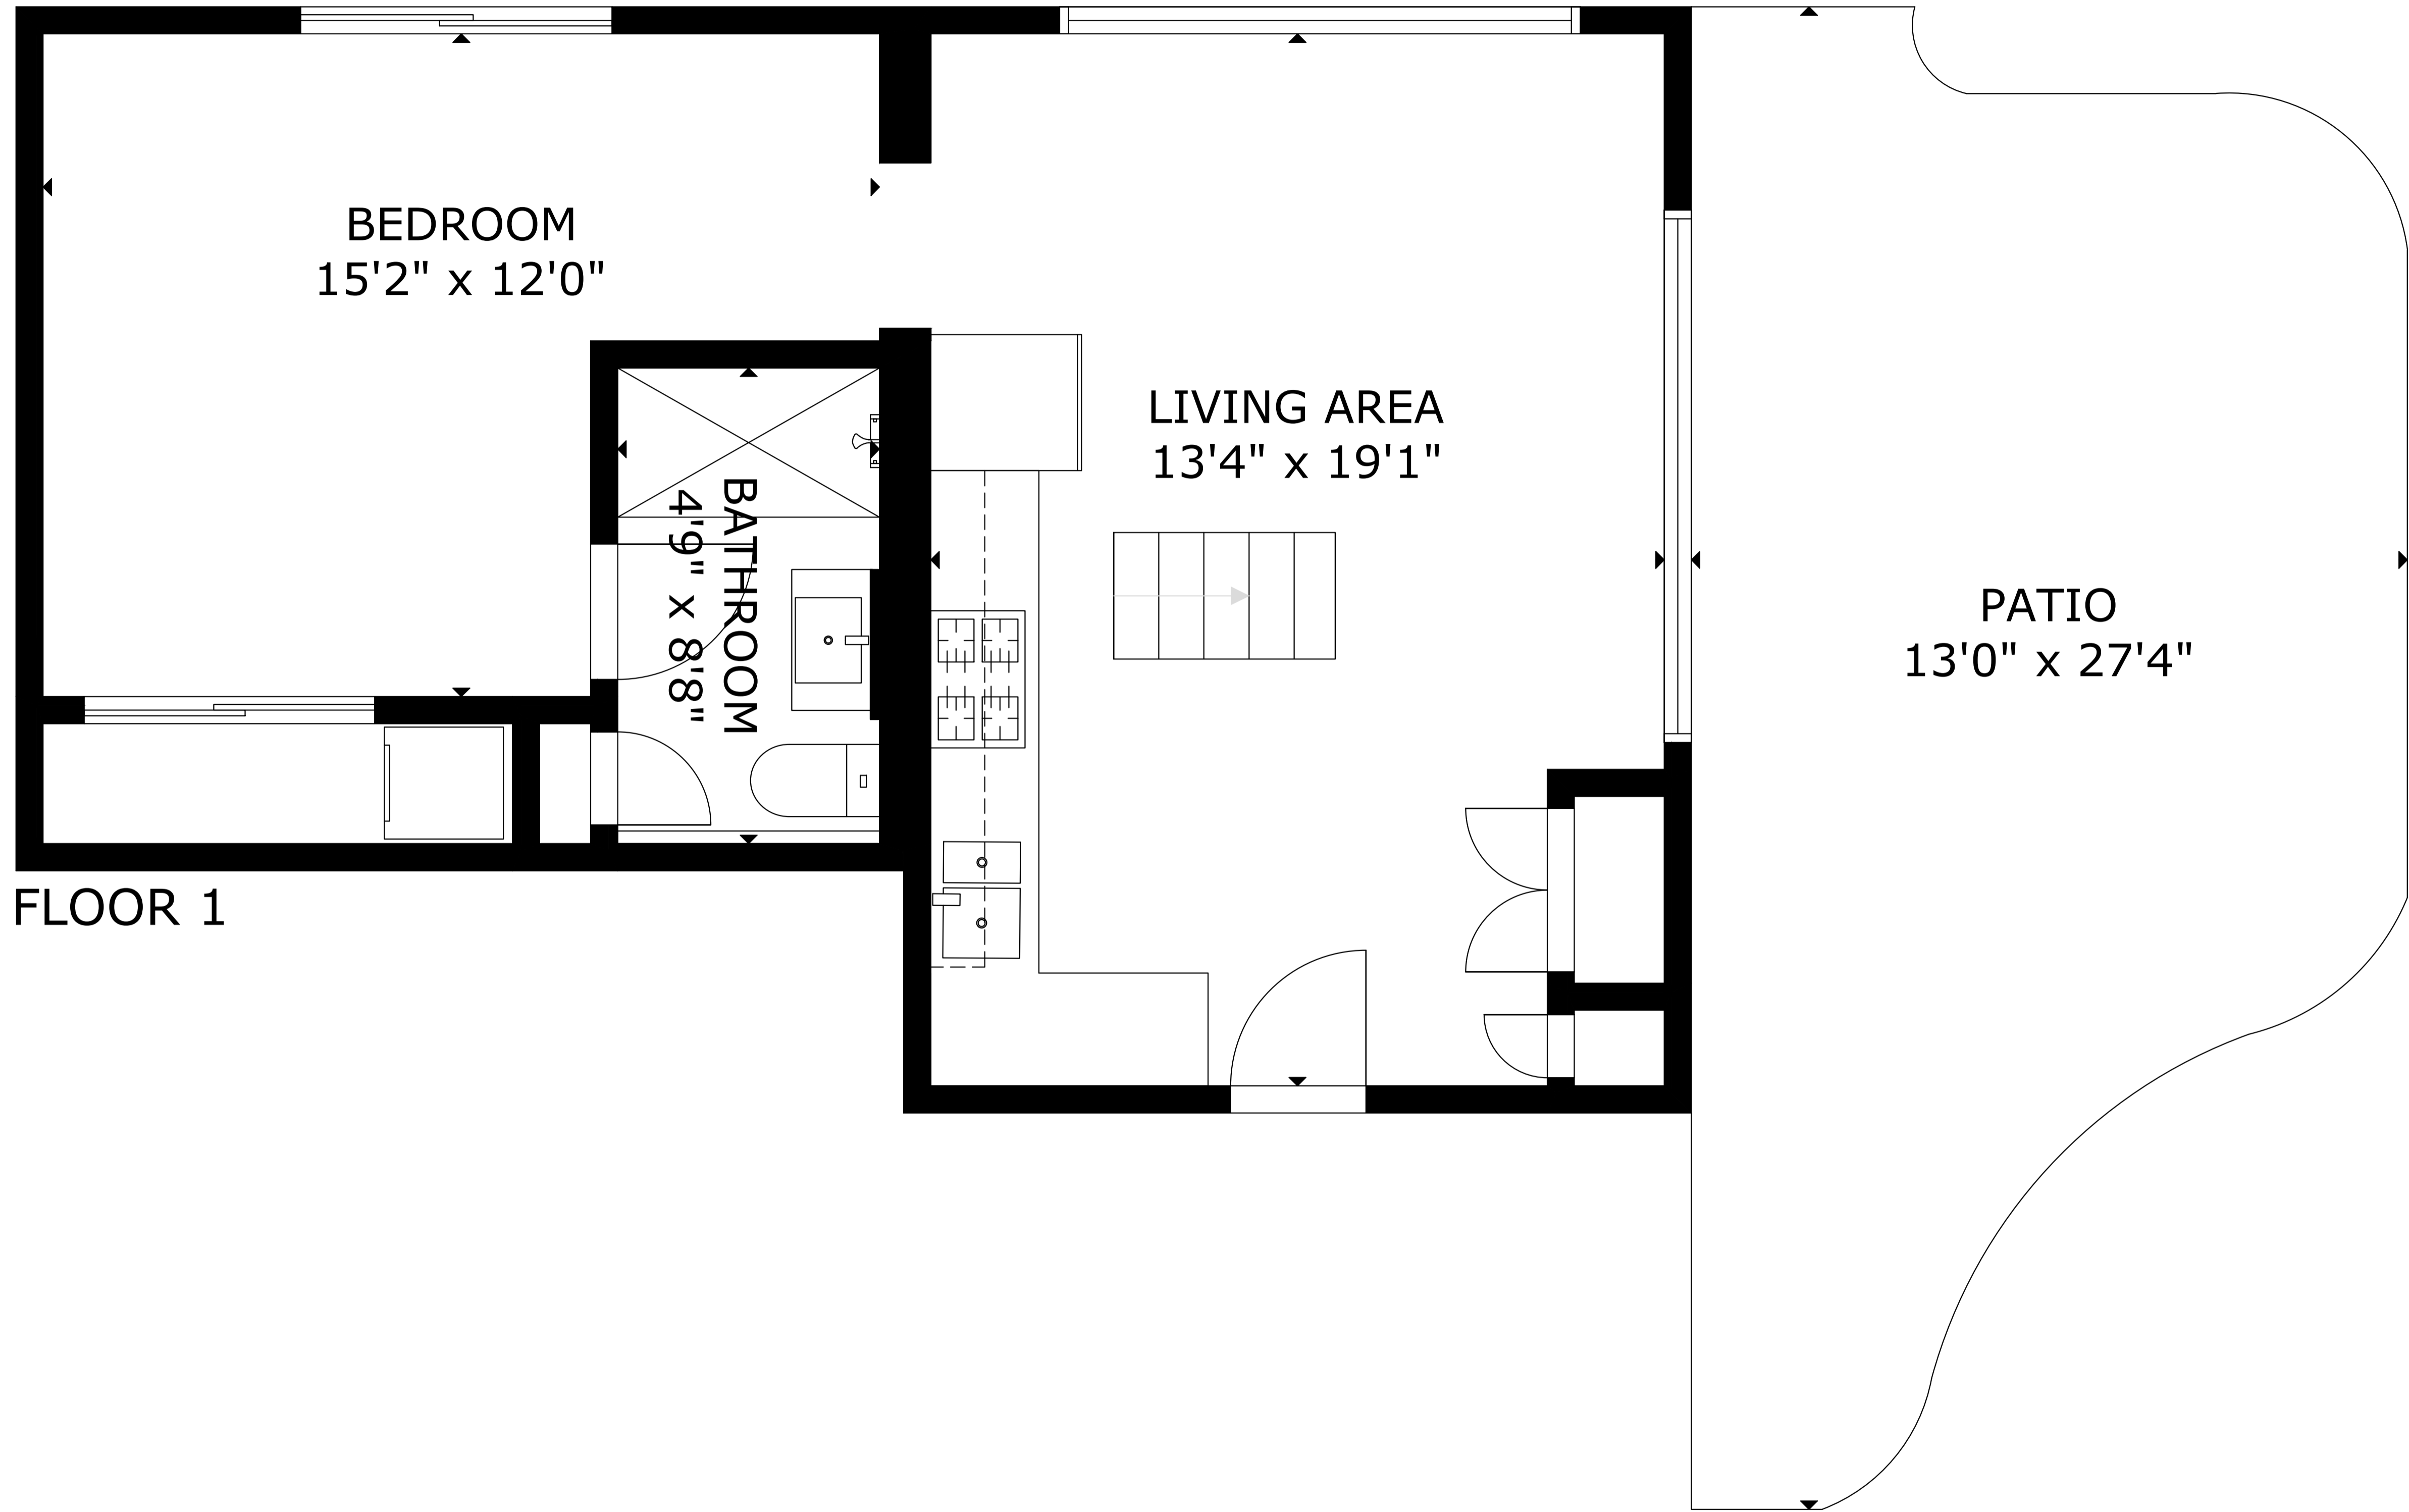

# 84 Corkums Island Rd, Lunenburg NS B0J 2C0, CA

GROSS INTERNAL AREA  
TOTAL: 648 sq.ft  
FLOOR 1: 492 sq.ft, FLOOR 2: 156 sq.ft  
EXCLUDED AREAS: PATIO: 273 sq.ft

SIZE AND DIMENSIONS ARE APPROXIMATE, ACTUAL MAY VARY

# 84 Corkums Island Rd, Lunenburg NS B0J 2C0, CA

OPEN TO BELOW

GROSS INTERNAL AREA  
TOTAL: 648 sq.ft  
FLOOR 1: 492 sq.ft, FLOOR 2: 156 sq.ft  
EXCLUDED AREAS: PATIO: 273 sq.ft

SIZE AND DIMENSIONS ARE APPROXIMATE, ACTUAL MAY VARY