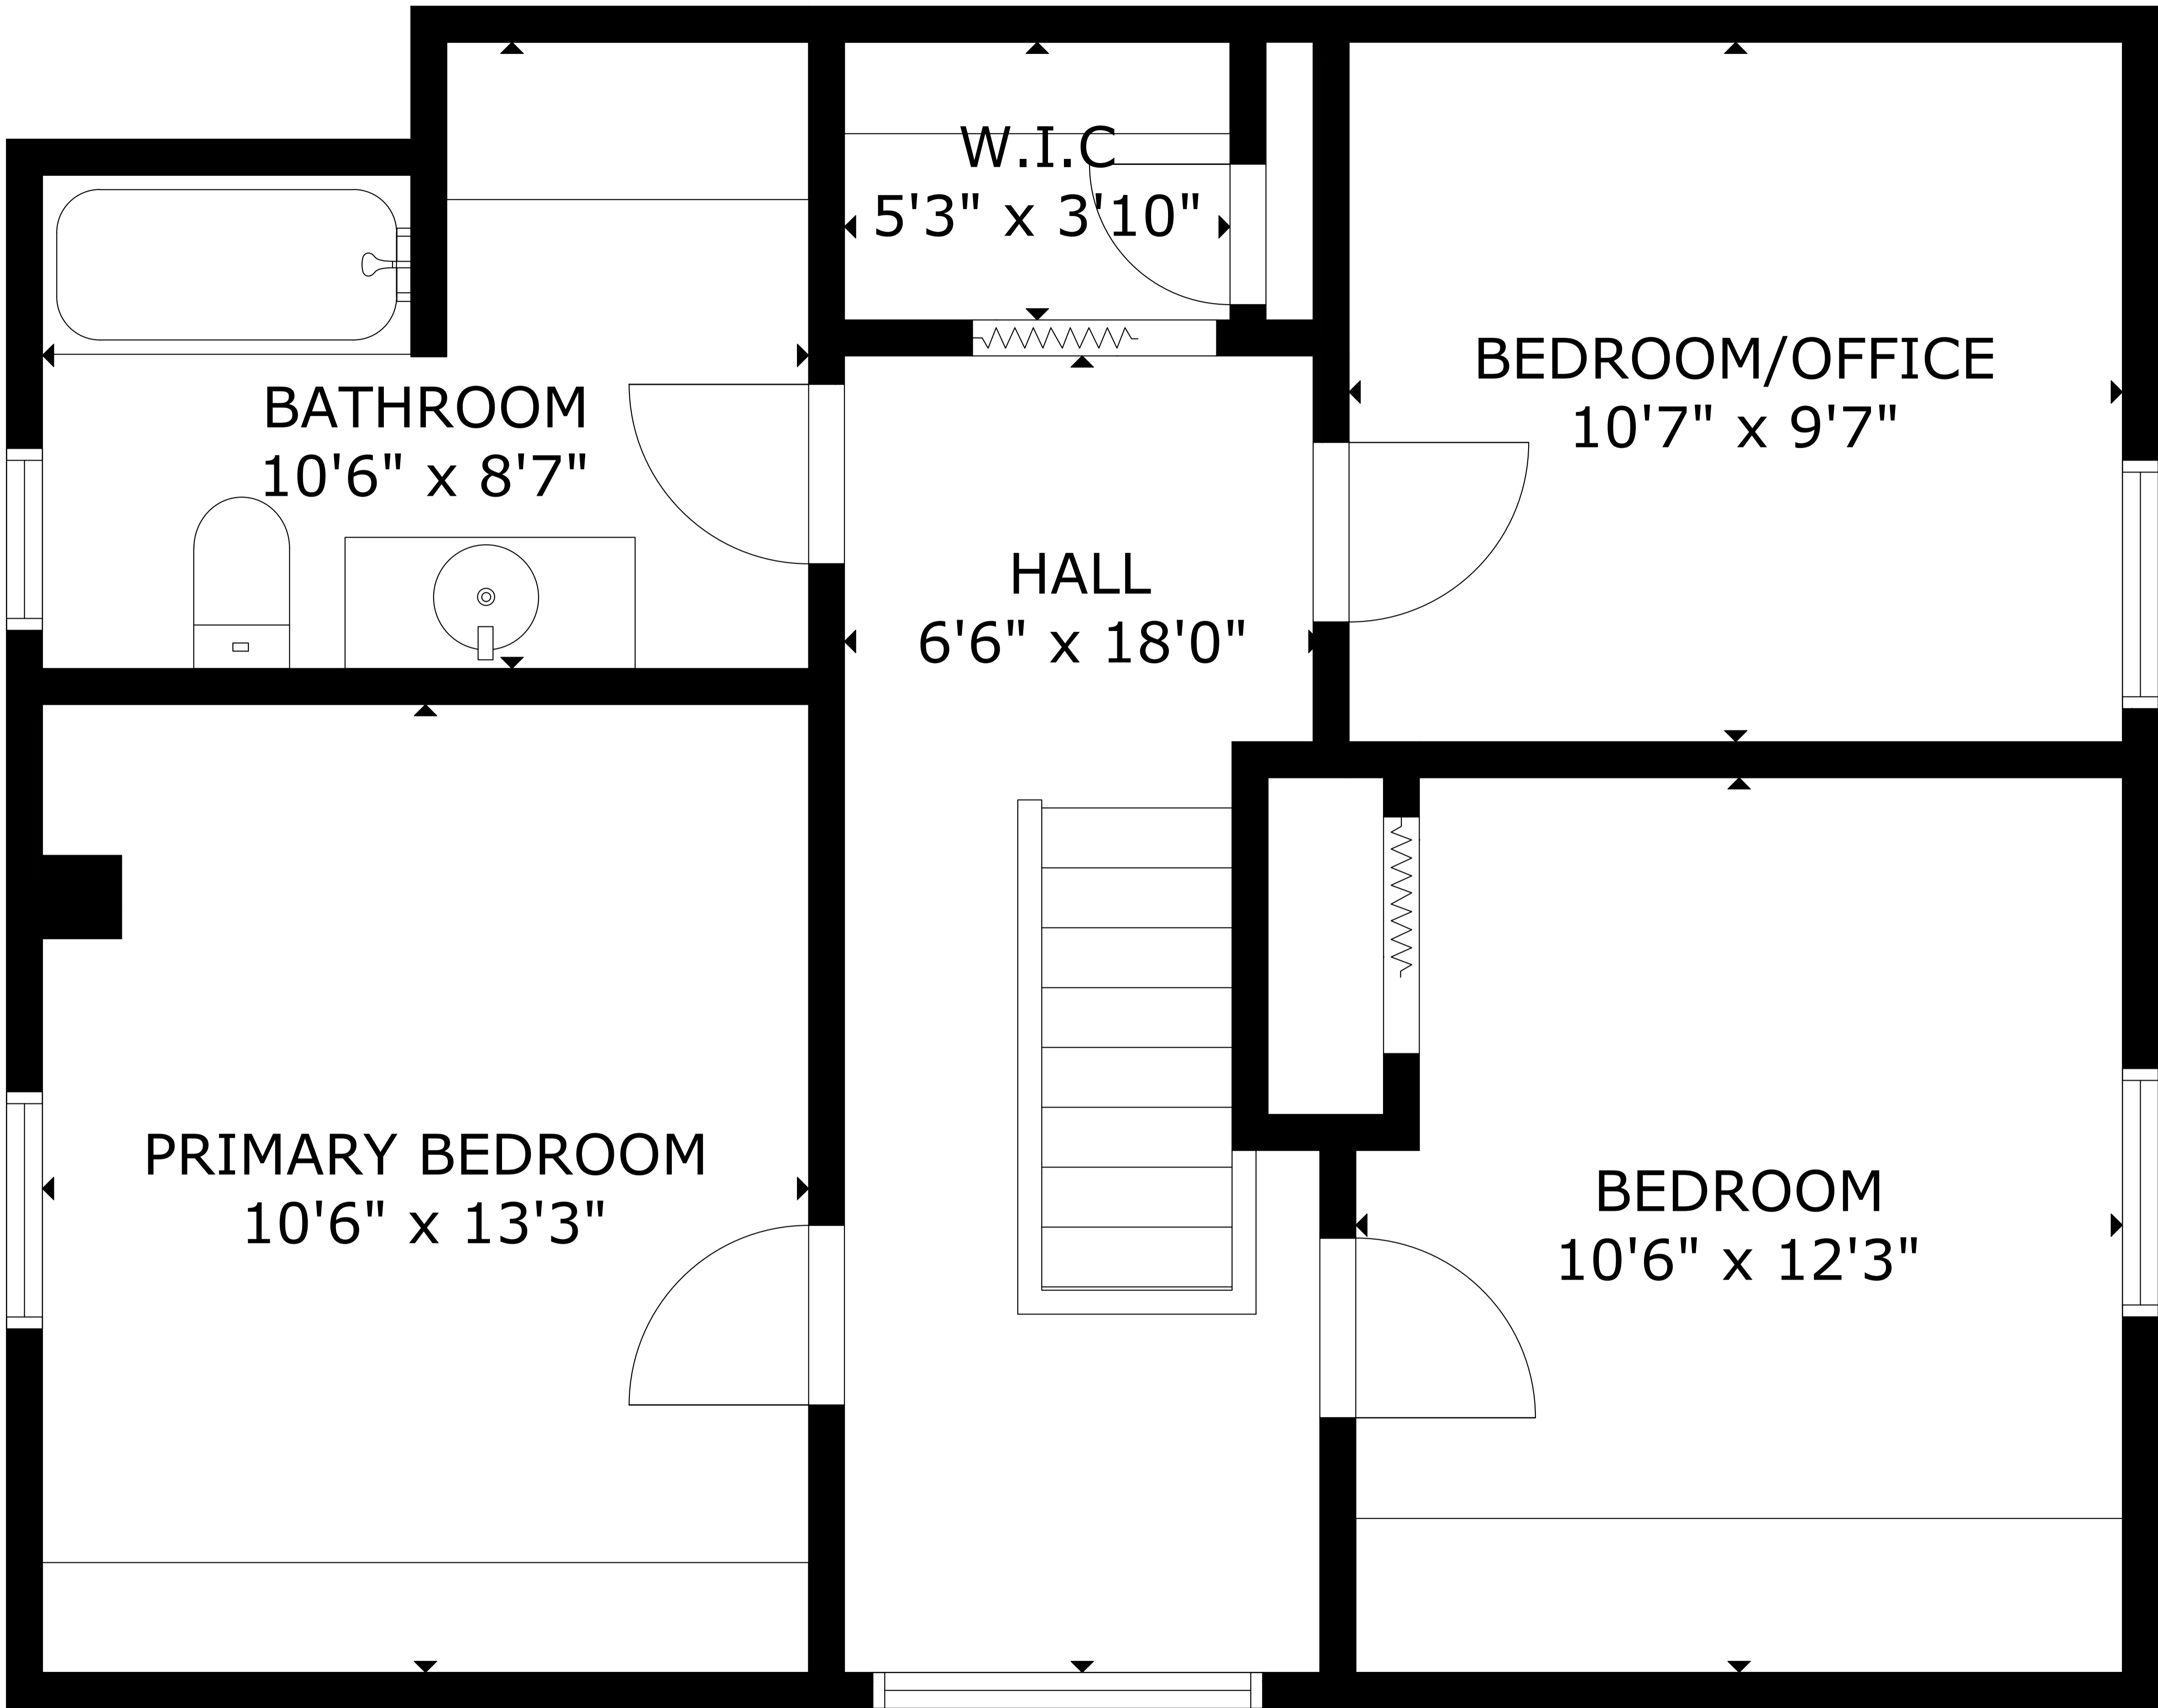

4532 Route 331, Lunenburg NS B0R 1C0, CA

GROSS INTERNAL AREA
TOTAL: 1,338 sq ft
FLOOR 1: 711 sq ft, FLOOR 2: 627 sq ft
EXCLUDED AREAS: GARAGE: 696 sq ft

SIZE AND DIMENSIONS ARE APPROXIMATE, ACTUAL MAY VARY