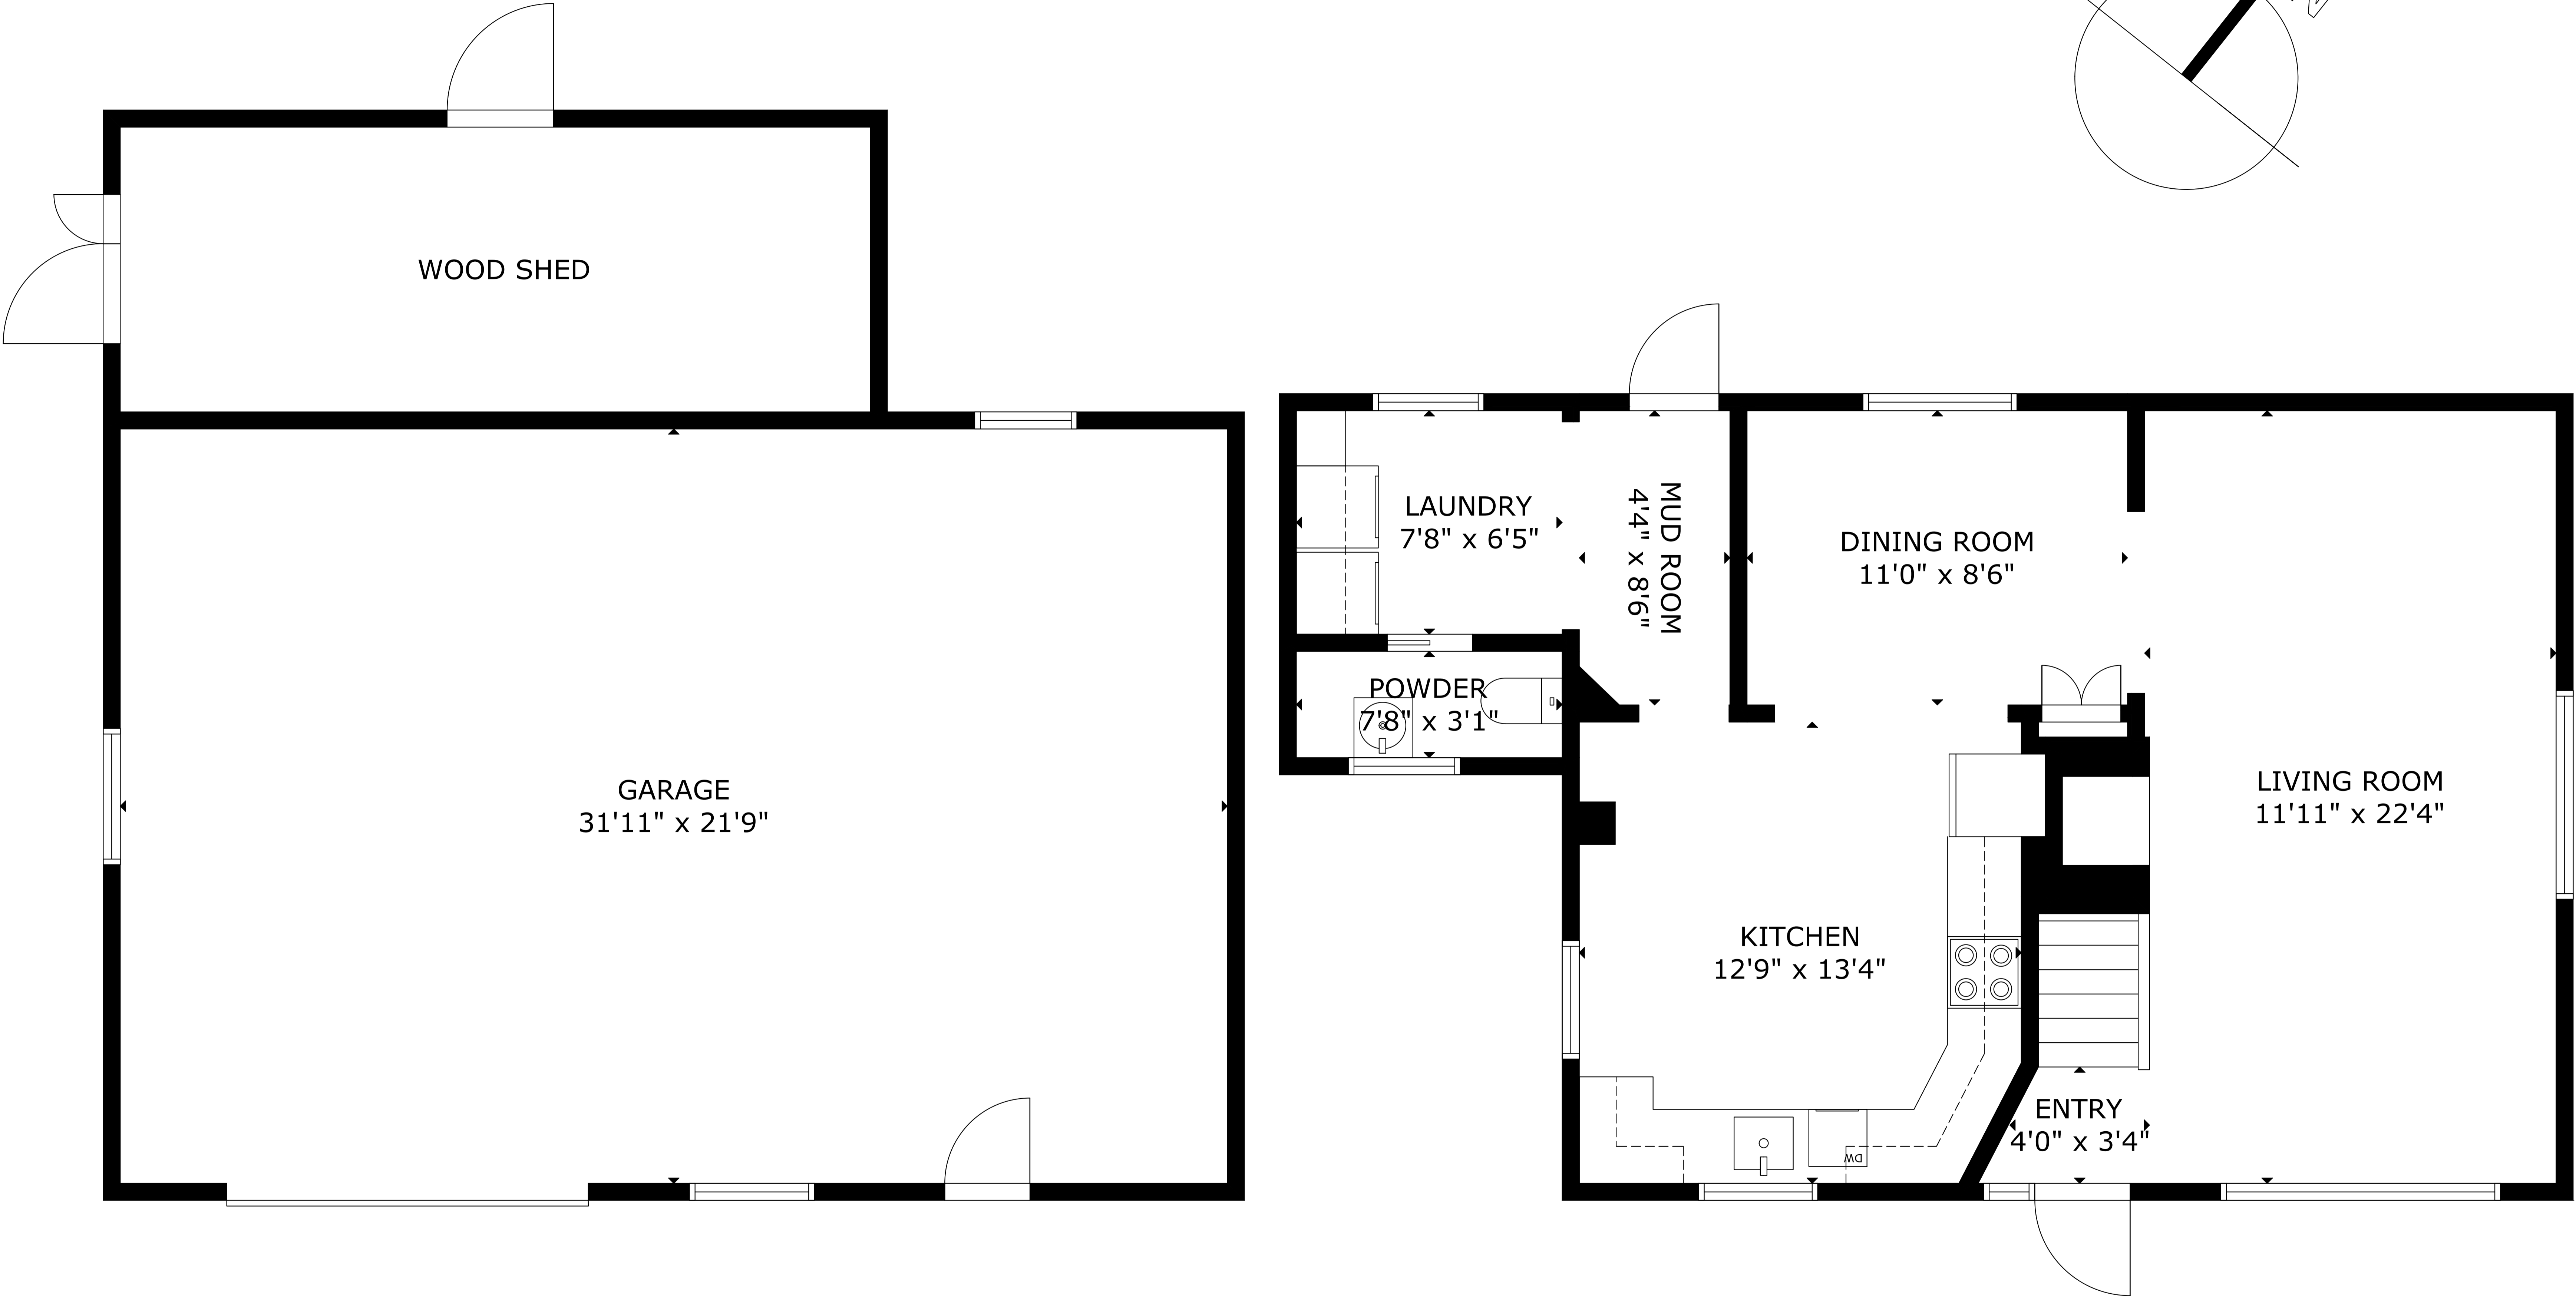

4532 Route 331, Lunenburg NS B0R 1C0, CA

GROSS INTERNAL AREA
TOTAL: 1,338 sq ft
FLOOR 1: 711 sq ft, FLOOR 2: 627 sq ft
EXCLUDED AREAS: GARAGE: 696 sq ft

SIZE AND DIMENSIONS ARE APPROXIMATE, ACTUAL MAY VARY